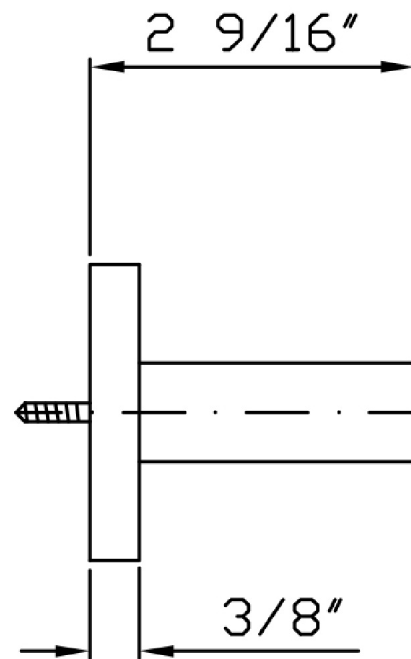

SHOWER

Z93945

Wall handshower support.

Wall handshower support.

Finiture / Finishes

Chrome

Brushed Nickel

C3

Polished Nickel

C8

PVD Rose Gold

P70

SHOWER

Z93945

Disegno Complessivo / Overall Drawing

SHOWER

Z93945

Pesi e Misure / Weights and Sizes

Peso (Kg) Weight (lb)	0,56 (Kg)	1,23 (lb)
Volume test (dc3) - (in3)	1,21 (dc3)	73,84 (in3)
h (mm) - (in)	73,00 (mm)	2,87 (in)
L1 (mm) - (in)	127,00 (mm)	5,00 (in)
L2 (mm) - (in)	130,00 (mm)	5,12 (in)