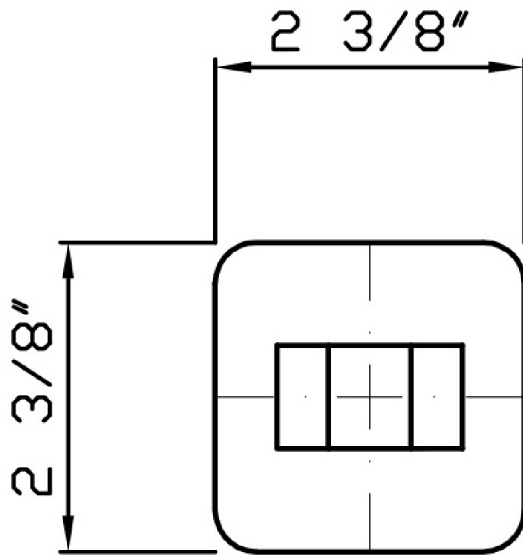

SHOWER

Z93944

Wall handshower support.

Wall handshower support.

Finiture / Finishes

						
Chrome	C3 Brushed Nickel	C8 Polished Nickel	C40 Gold	C41 Brushed Gold	C50 Metal Black	C51 Brushed Metal Black
						
W1 Embossed Matt White	N1 Embossed Matt Black					

SHOWER

Z93944

Disegno Complessivo / Overall Drawing

SHOWER

Z93944

Pesi e Misure / Weights and Sizes

Peso (Kg) Weight (lb)	0,60 (Kg)	1,31 (lb)
Volume test (dc3) - (in3)	1,21 (dc3)	73,84 (in3)
h (mm) - (in)	73,00 (mm)	2,87 (in)
L1 (mm) - (in)	127,00 (mm)	5,00 (in)
L2 (mm) - (in)	130,00 (mm)	5,12 (in)