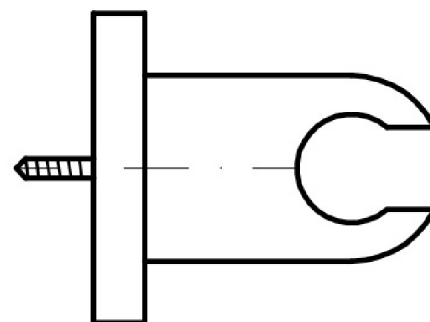

SHOWER

Z93944

Wall handshower support.

Wall handshower support.

Finiture / Finishes

						
Chrome	C3 Brushed Nickel	C8 Polished Nickel	C40 Gold	C41 Brushed Gold	C50 Metal Black	C51 Brushed Metal Black
						
W1 Embossed Matt White	N1 Embossed Matt Black					

SHOWER

Z93944

Disegno Complessivo / Overall Drawing

SHOWER

Z93944

Pesi e Misure / Weights and Sizes

Peso (Kg) Weight (lb)	0,60 (Kg)	1,31 (lb)
Volume test (dc3) - (in3)	1,21 (dc3)	73,84 (in3)
h (mm) - (in)	73,00 (mm)	2,87 (in)
L1 (mm) - (in)	127,00 (mm)	5,00 (in)
L2 (mm) - (in)	130,00 (mm)	5,12 (in)