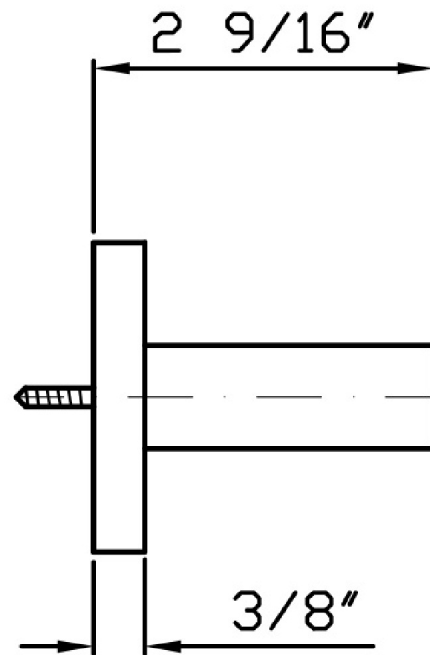

SHOWER

Z93944

Wall handshower support.

Wall handshower support.

Finiture / Finishes

						
Chrome	C3 Brushed Nickel	C8 Polished Nickel	C40 Gold	C41 Brushed Gold	C50 Metal Black	C51 Brushed Metal Black
						
W1 Embossed Matt White	N1 Embossed Matt Black					

SHOWER

Z93944

Disegno Complessivo / Overall Drawing

SHOWER

Z93944

Pesi e Misure / Weights and Sizes

Peso (Kg) Weight (lb)	0,60 (Kg)	1,31 (lb)
Volume test (dc3) - (in3)	1,21 (dc3)	73,84 (in3)
h (mm) - (in)	73,00 (mm)	2,87 (in)
L1 (mm) - (in)	127,00 (mm)	5,00 (in)
L2 (mm) - (in)	130,00 (mm)	5,12 (in)