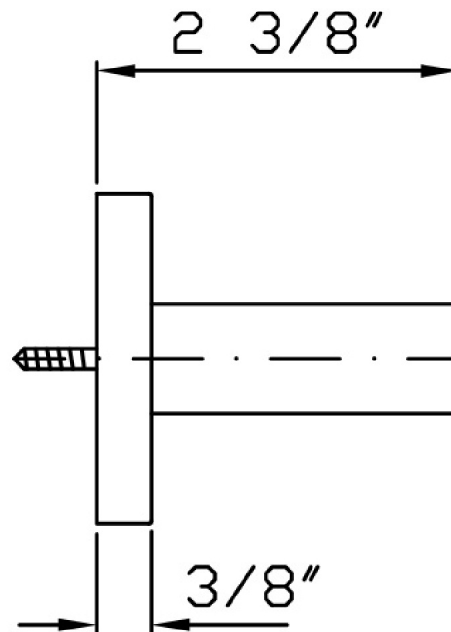

SHOWER

Z93943

Wall handshower support.

Wall handshower support, for exposed mixer.

Finiture / Finishes

Chrome

Brushed Nickel

C3

Disegno Complessivo / Overall Drawing

SHOWER

Z93943

Pesi e Misure / Weights and Sizes

Peso (Kg) Weight (lb)	0,52 (Kg)	1,15 (lb)
Volume test (dc3) - (in3)	1,21 (dc3)	73,84 (in3)
h (mm) - (in)	73,00 (mm)	2,87 (in)
L1 (mm) - (in)	127,00 (mm)	5,00 (in)
L2 (mm) - (in)	130,00 (mm)	5,12 (in)