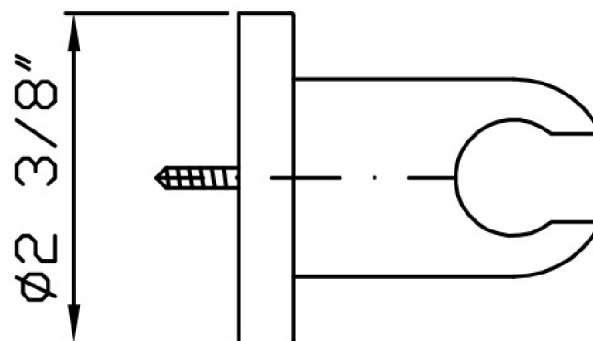

SHOWER

Z93943

Wall handshower support.

Wall handshower support, for exposed mixer.

Finiture / Finishes

Chrome

Brushed Nickel

C3

Polished Nickel

C8

Embossed Matt White

W1

Embossed Matt Black

N1

SHOWER

Z93943

Disegno Complessivo / Overall Drawing

SHOWER

Z93943

Pesi e Misure / Weights and Sizes

Peso (Kg) Weight (lb)	0,52 (Kg)	1,15 (lb)
Volume test (dc3) - (in3)	1,21 (dc3)	73,84 (in3)
h (mm) - (in)	73,00 (mm)	2,87 (in)
L1 (mm) - (in)	127,00 (mm)	5,00 (in)
L2 (mm) - (in)	130,00 (mm)	5,12 (in)