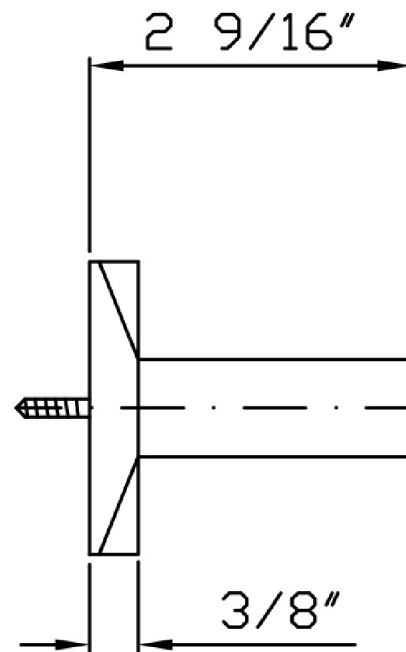

SHOWER

Z93940

Disegno Complessivo / Overall Drawing