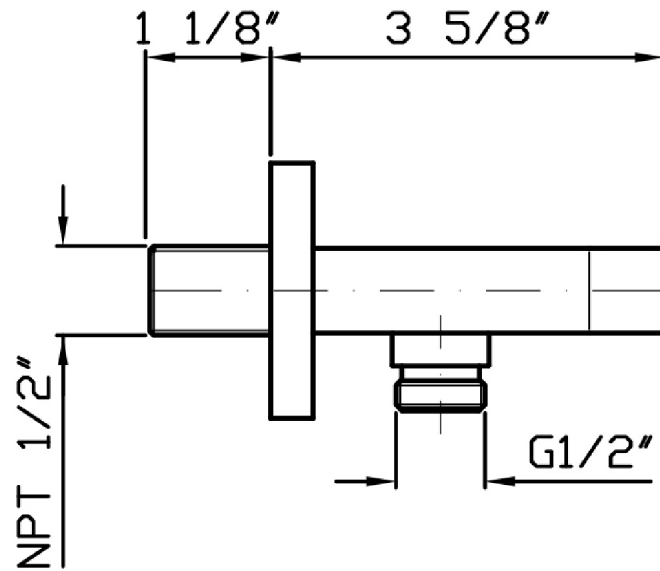

SHOWER

Z93937.1900 Wall handshower support.

Wall-mounted handshower support, 1/2" hose connection.

Finiture / Finishes

Chrome

Brushed Nickel

C3

Polished Nickel

C8

PVD Rose Gold

P70

SHOWER

Z93937.1900 Disegno Complessivo / Overall Drawing

SHOWER

Z93937.1900

Certificazioni / Certifications

USA

IAPMO

SHOWER

Z93937.1900

Pesi e Misure / Weights and Sizes

Peso (Kg) Weight (lb)	0,75 (Kg)	1,65 (lb)
Volume test (dc3) - (in3)	1,21 (dc3)	73,84 (in3)
h (mm) - (in)	73,00 (mm)	2,87 (in)
L1 (mm) - (in)	127,00 (mm)	5,00 (in)
L2 (mm) - (in)	130,00 (mm)	5,12 (in)