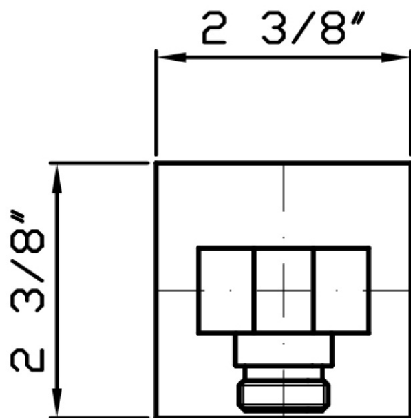

SHOWER

Z93937.1900 Wall handshower support.

Wall-mounted handshower support, 1/2" hose connection.

Finiture / Finishes

Chrome

Brushed Nickel

C3

Polished Nickel

C8

PVD Rose Gold

P70

SHOWER

Z93937.1900 Disegno Complessivo / Overall Drawing

SHOWER

Z93937.1900

Certificazioni / Certifications

USA

IAPMO

SHOWER

Z93937.1900

Pesi e Misure / Weights and Sizes

Peso (Kg) Weight (lb)	0,75 (Kg)	1,65 (lb)
Volume test (dc3) - (in3)	1,21 (dc3)	73,84 (in3)
h (mm) - (in)	73,00 (mm)	2,87 (in)
L1 (mm) - (in)	127,00 (mm)	5,00 (in)
L2 (mm) - (in)	130,00 (mm)	5,12 (in)