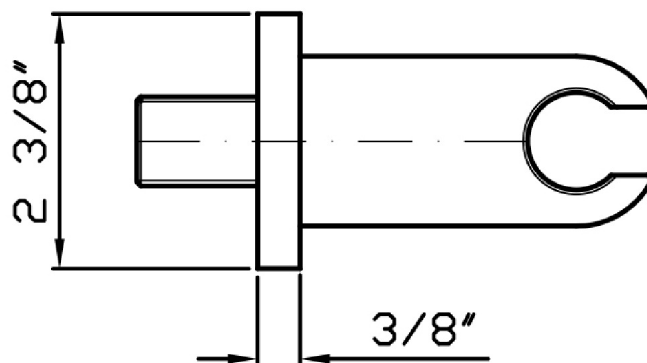

SHOWER

Z93937.1900 Wall handshower support.

Wall-mounted handshower support, 1/2" hose connection.

Finiture / Finishes

Chrome

Brushed Nickel

C3

Polished Nickel

C8

PVD Rose Gold

P70

SHOWER

Z93937.1900 Disegno Complessivo / Overall Drawing

SHOWER

Z93937.1900

Certificazioni / Certifications

USA

IAPMO

SHOWER

Z93937.1900

Pesi e Misure / Weights and Sizes

Peso (Kg) Weight (lb)	0,75 (Kg)	1,65 (lb)
Volume test (dc3) - (in3)	1,21 (dc3)	73,84 (in3)
h (mm) - (in)	73,00 (mm)	2,87 (in)
L1 (mm) - (in)	127,00 (mm)	5,00 (in)
L2 (mm) - (in)	130,00 (mm)	5,12 (in)