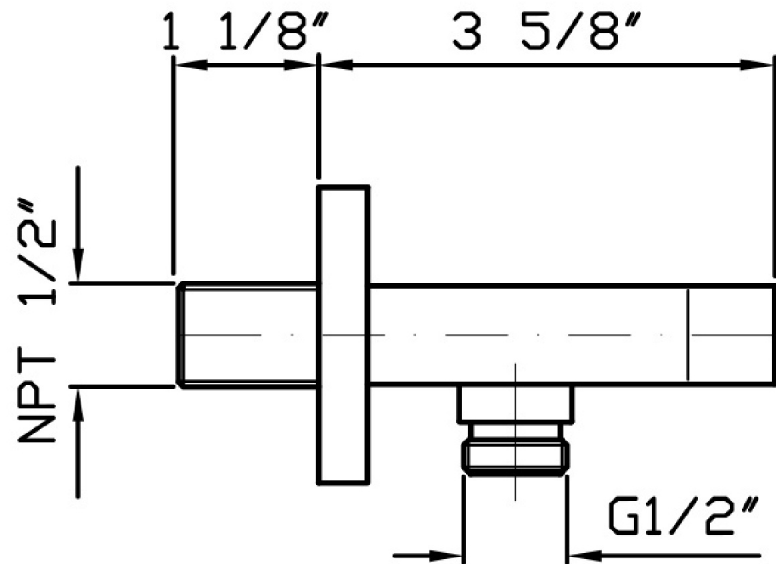

## SHOWER

Z93936.1900

Wall handshower support.

Wall-mounted handshower support 1/2" hose connection.

## SHOWER

Z93936.1900 Disegno Complessivo / Overall Drawing

## SHOWER

Z93936.1900

Pesi e Misure / Weights and Sizes

Peso ( Kg ) Weight ( lb )	0,77 ( Kg )	1,70 ( lb )
Volume test ( dc3 ) - ( in3 )	1,21 ( dc3 )	73,84 ( in3 )
h ( mm ) - ( in )	73,00 ( mm )	2,87 ( in )
L1 ( mm ) - ( in )	127,00 ( mm )	5,00 ( in )
L2 ( mm ) - ( in )	130,00 ( mm )	5,12 ( in )