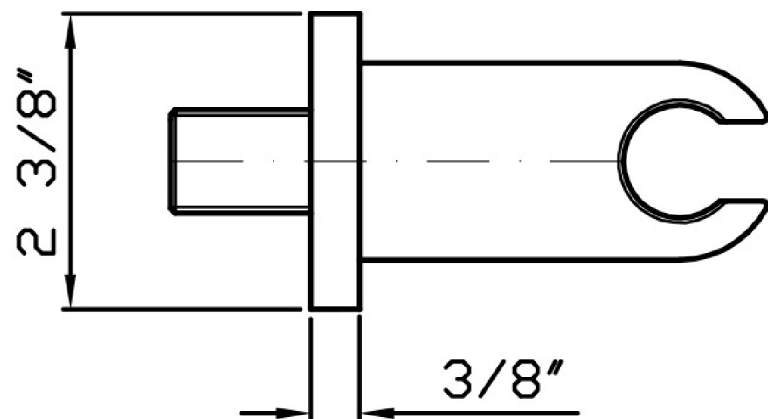

SHOWER

Z93936.1900 Disegno Complessivo / Overall Drawing