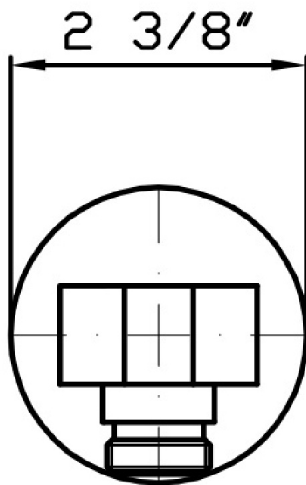

SHOWER

Z93936.1900 Disegno Complessivo / Overall Drawing