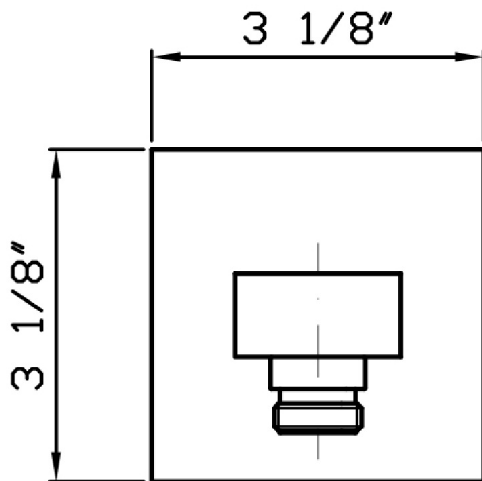

SHOWER

Z93935.1900 Disegno Complessivo / Overall Drawing