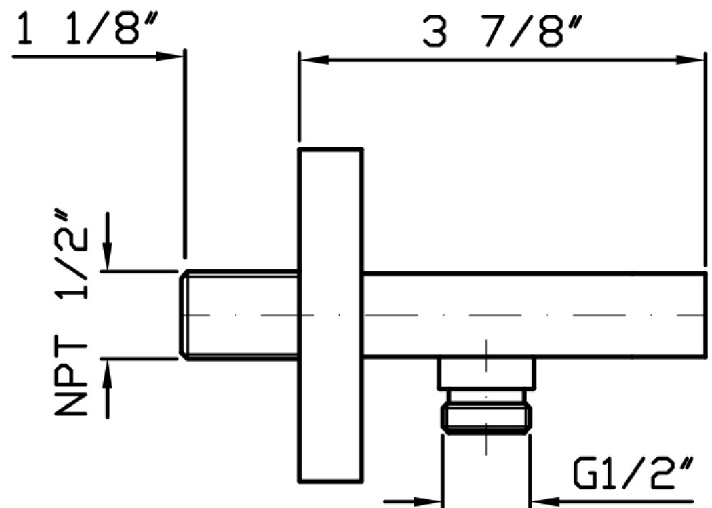

SHOWER

Z93935.1900

Wall handshower support.

Wall-mounted handshower support, 1/2" hose connection.

Finiture / Finishes

	 C3	 C8	 C40	 C41	 C50	 C51
Chrome	Brushed Nickel	Polished Nickel	Gold	Brushed Gold	Metal Black	Brushed Metal Black
 W1	 N1	 N7				
Embossed Matt White	Embossed Matt Black	Soft Touch Black				

SHOWER

Z93935.1900 Disegno Complessivo / Overall Drawing

SHOWER

Z93935.1900

Certificazioni / Certifications

USA

IAPMO

SHOWER

Z93935.1900

Pesi e Misure / Weights and Sizes

Peso (Kg) Weight (lb)	0,96 (Kg)	2,11 (lb)
Volume test (dc3) - (in3)	1,21 (dc3)	73,84 (in3)
h (mm) - (in)	73,00 (mm)	2,87 (in)
L1 (mm) - (in)	127,00 (mm)	5,00 (in)
L2 (mm) - (in)	130,00 (mm)	5,12 (in)