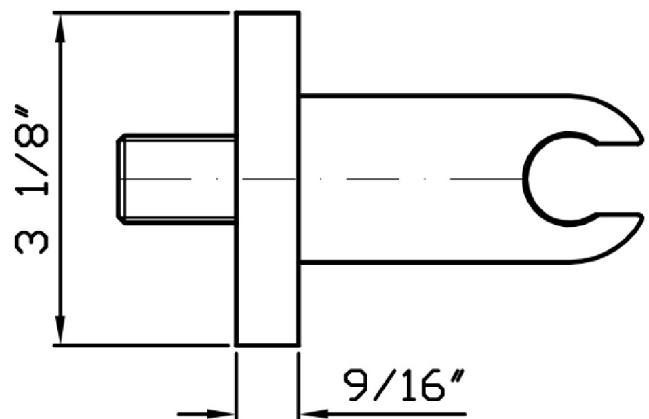

SHOWER

Z93935.1900

Wall handshower support.

Wall-mounted handshower support, 1/2" hose connection.

Finiture / Finishes

	 C3	 C8	 C40	 C41	 C50	 C51
Chrome	Brushed Nickel	Polished Nickel	Gold	Brushed Gold	Metal Black	Brushed Metal Black
 W1	 N1	 N7				
Embossed Matt White	Embossed Matt Black	Soft Touch Black				

SHOWER

Z93935.1900 Disegno Complessivo / Overall Drawing

SHOWER

Z93935.1900

Certificazioni / Certifications

USA

IAPMO

SHOWER

Z93935.1900

Pesi e Misure / Weights and Sizes

Peso (Kg) Weight (lb)	0,96 (Kg)	2,11 (lb)
Volume test (dc3) - (in3)	1,21 (dc3)	73,84 (in3)
h (mm) - (in)	73,00 (mm)	2,87 (in)
L1 (mm) - (in)	127,00 (mm)	5,00 (in)
L2 (mm) - (in)	130,00 (mm)	5,12 (in)