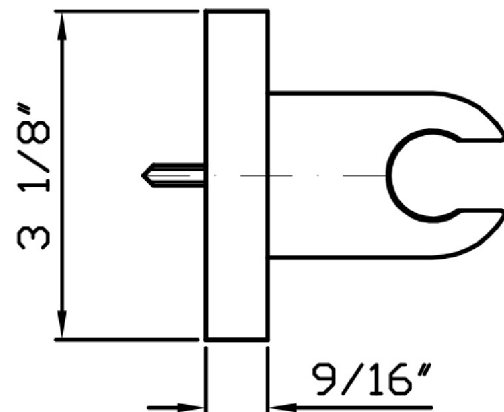

SHOWER

Z93934

Wall handshower support.

Wall handshower support.

Finiture / Finishes

	 C3	 C8	 C40	 C41	 C50	 C51
Chrome	Brushed Nickel	Polished Nickel	Gold	Brushed Gold	Metal Black	Brushed Metal Black
 W1	 N1	 N7				
Embossed Matt White	Embossed Matt Black	Soft Touch Black				

SHOWER

Z93934

Disegno Complessivo / Overall Drawing

SHOWER

Z93934

Pesi e Misure / Weights and Sizes

Peso (Kg) Weight (lb)	0,70 (Kg)	1,54 (lb)
Volume test (dc3) - (in3)	1,21 (dc3)	73,84 (in3)
h (mm) - (in)	73,00 (mm)	2,87 (in)
L1 (mm) - (in)	127,00 (mm)	5,00 (in)
L2 (mm) - (in)	130,00 (mm)	5,12 (in)