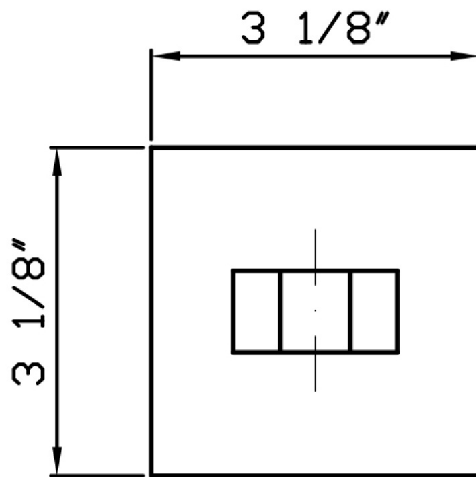

SHOWER

Z93934

Wall handshower support.

Wall handshower support.

Finiture / Finishes

	 C3	 C8	 C40	 C41	 C50	 C51
Chrome	Brushed Nickel	Polished Nickel	Gold	Brushed Gold	Metal Black	Brushed Metal Black
 W1	 N1	 N7				
Embossed Matt White	Embossed Matt Black	Soft Touch Black				

SHOWER

Z93934

Disegno Complessivo / Overall Drawing

SHOWER

Z93934

Pesi e Misure / Weights and Sizes

Peso (Kg) Weight (lb)	0,70 (Kg)	1,54 (lb)
Volume test (dc3) - (in3)	1,21 (dc3)	73,84 (in3)
h (mm) - (in)	73,00 (mm)	2,87 (in)
L1 (mm) - (in)	127,00 (mm)	5,00 (in)
L2 (mm) - (in)	130,00 (mm)	5,12 (in)