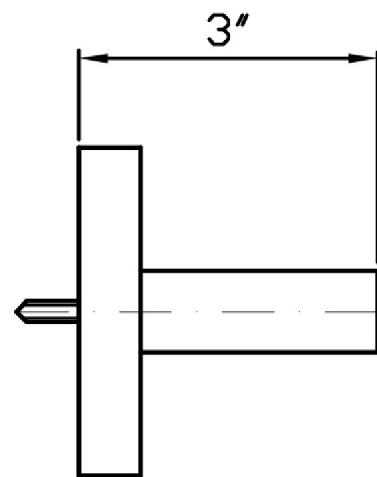

SHOWER

Z93934

Wall handshower support.

Wall handshower support.

Finiture / Finishes

	 C3	 C8	 C40	 C41	 C50	 C51
Chrome	Brushed Nickel	Polished Nickel	Gold	Brushed Gold	Metal Black	Brushed Metal Black
 W1	 N1	 N7				
Embossed Matt White	Embossed Matt Black	Soft Touch Black				

SHOWER

Z93934

Disegno Complessivo / Overall Drawing

SHOWER

Z93934

Pesi e Misure / Weights and Sizes

Peso (Kg) Weight (lb)	0,70 (Kg)	1,54 (lb)
Volume test (dc3) - (in3)	1,21 (dc3)	73,84 (in3)
h (mm) - (in)	73,00 (mm)	2,87 (in)
L1 (mm) - (in)	127,00 (mm)	5,00 (in)
L2 (mm) - (in)	130,00 (mm)	5,12 (in)