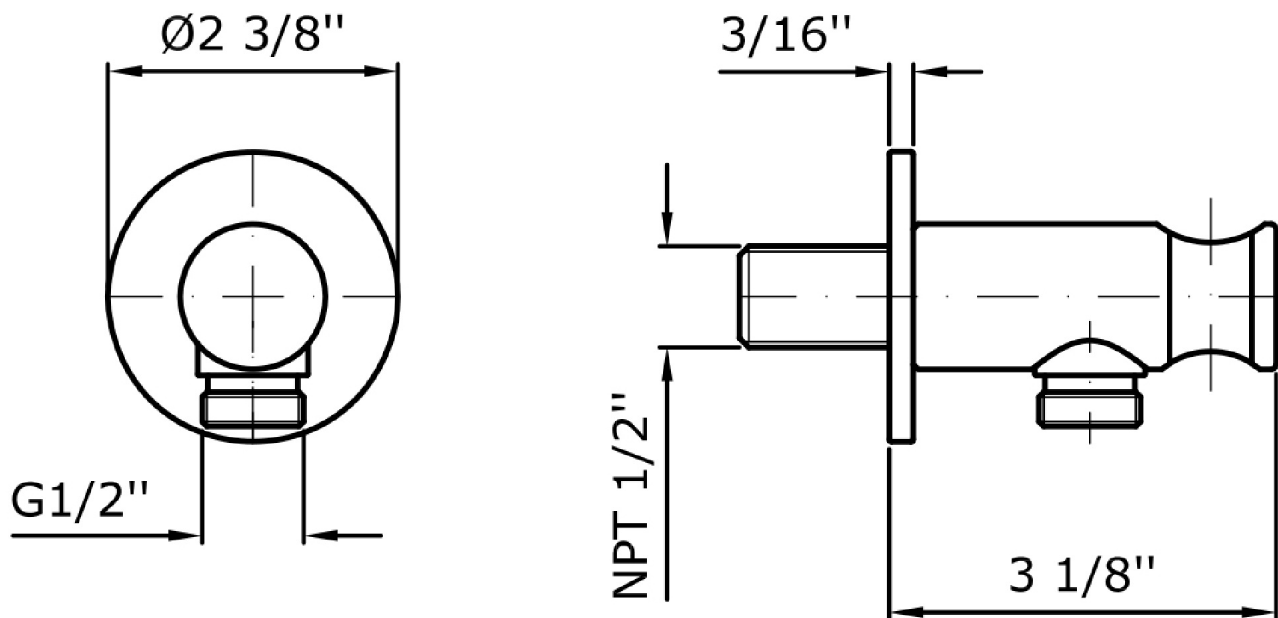

SHOWER

Z93933.1900 Wall mounted shower support.

Wall mounted shower support, 1/2" hose connection.

Finiture / Finishes

Chrome

Brushed Nickel

C3

Metal Black

C50

PVD Rose Gold

P70

Soft Touch Black

N7

SHOWER

Z93933.1900 Disegno Complessivo / Overall Drawing

SHOWER

Z93933.1900 Pesì e Misure / Weights and Sizes

| | | |
|-------------------------------|---------------|----------------|
| Peso (Kg) Weight (lb) | 0,55 (Kg) | 1,21 (lb) |
| Volume test (dc3) - (in3) | 3,32 (dc3) | 202,60 (in3) |
| h (mm) - (in) | 93,00 (mm) | 3,66 (in) |
| L1 (mm) - (in) | 162,00 (mm) | 6,38 (in) |
| L2 (mm) - (in) | 220,00 (mm) | 8,66 (in) |