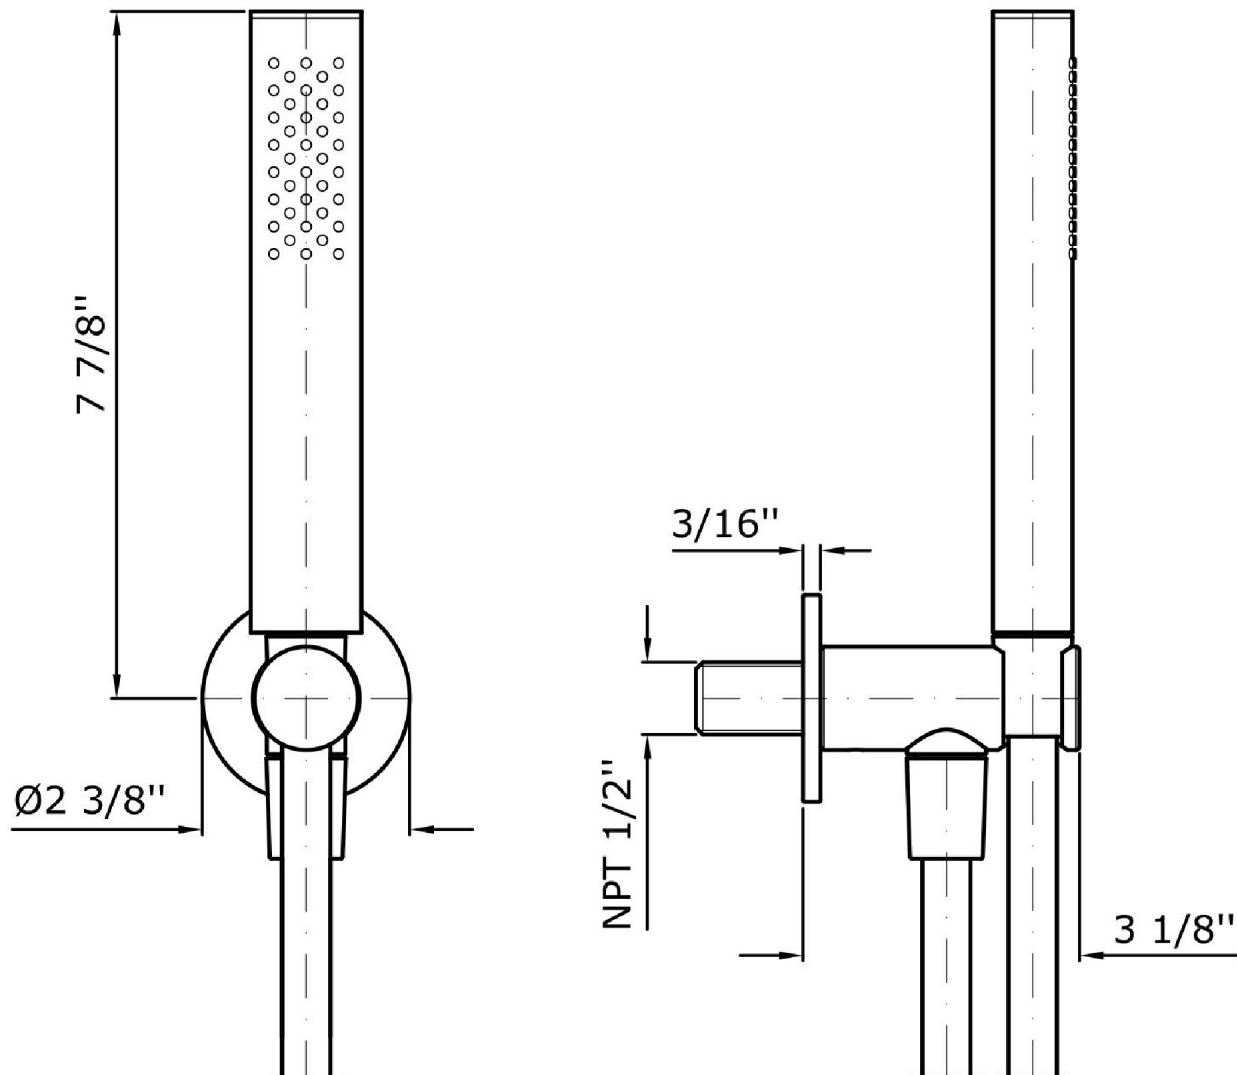

Brand ZUCCHETTI

Class SPARE PARTS

SHOWER

Z93930.1900 Handshower set.

Handshower set with wall-mounted shower support, handshower Z94212 and flexible hose.

Finishes

Chrome

Metal Black

C50

PVD Rose Gold

P70

Brand ZUCCHETTI

Class

SPARE PARTS

SHOWER

Z93930.1900 Overall Drawing

Brand ZUCCHETTI

Class

SPARE PARTS

SHOWER

Z93930.1900 Weights and Sizes

| | | |
|--------------------------|--------------|-------------------|
| Weight (lb) | 0,9 (Kg) | 1,98414 (lb) |
| Volume (dc3) - (in3) | 4,05 (dc3) | 0,000247 (in3) |
| h (mm) - (in) | 70 (mm) | 2,755907 (in) |
| L1 (mm) - (in) | 150 (mm) | 5,905515 (in) |
| L2 (mm) - (in) | 385 (mm) | 15,1574885 (in) |