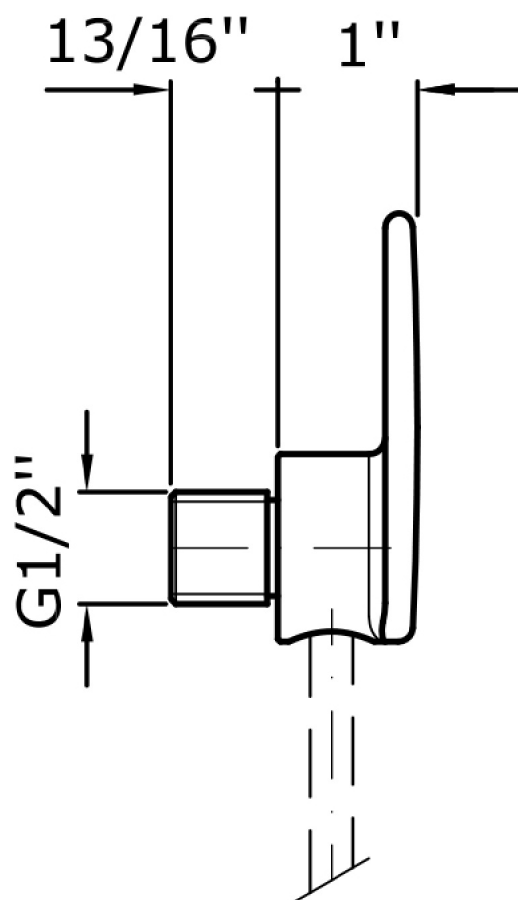

## SHOWER

Z93925.1900

Brass wall mounted shower support for Watercandy.

Brass wall mounted shower support for Watercandy handshower with quick fitting. (Optional).

## SHOWER

Z93925.1900 Disegno Complessivo / Overall Drawing

### Z93925.1900 Pesì e Misure / Weights and Sizes

Peso ( Kg ) Weight ( lb )	0,30 ( Kg )	0,66 ( lb )
Volume test ( dc3 ) - ( in3 )	1,21 ( dc3 )	73,84 ( in3 )
h ( mm ) - ( in )	73,00 ( mm )	2,87 ( in )
L1 ( mm ) - ( in )	127,00 ( mm )	5,00 ( in )
L2 ( mm ) - ( in )	130,00 ( mm )	5,12 ( in )