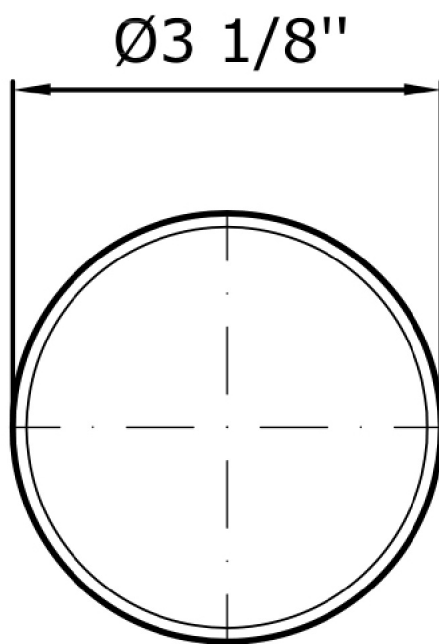

## SHOWER

Z93925.1900

Brass wall mounted shower support for Watercandy.

Brass wall mounted shower support for Watercandy handshower with quick fitting. (Optional).

## SHOWER

Z93925.1900 Disegno Complessivo / Overall Drawing

### Z93925.1900 Pesì e Misure / Weights and Sizes

Peso ( Kg ) Weight ( lb )	0,30 ( Kg )	0,66 ( lb )
Volume test ( dc3 ) - ( in3 )	1,21 ( dc3 )	73,84 ( in3 )
h ( mm ) - ( in )	73,00 ( mm )	2,87 ( in )
L1 ( mm ) - ( in )	127,00 ( mm )	5,00 ( in )
L2 ( mm ) - ( in )	130,00 ( mm )	5,12 ( in )