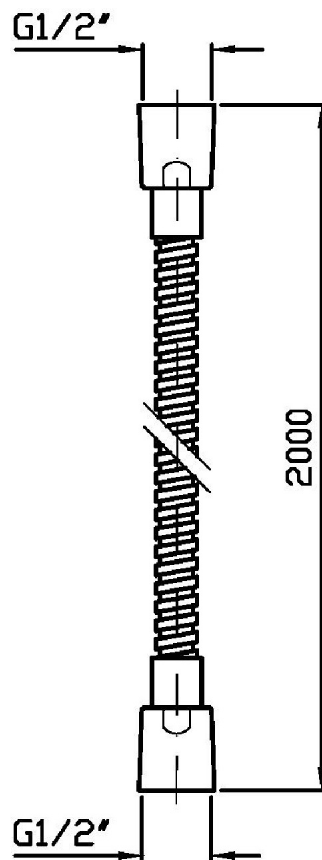

Marchio / Brand ZUCCHETTI

SHOWER ACCESSORIES

SHOWER

Z9391P

Brass flexible hose.

Brass flexible hose, 1/2" x 1/2" x 78 3/4". Double lock spiral.

Finiture / Finishes

Chrome

SHOWER

Z9391P

Disegno Complessivo / Overall Drawing

SHOWER

Z9391P

Pesi e Misure / Weights and Sizes

Peso (Kg) Weight (lb)	0,43 (Kg)	0,95 (lb)
Volume test (dc3) - (in3)	1,81 (dc3)	110,45 (in3)
h (mm) - (in)	200,00 (mm)	7,87 (in)
L1 (mm) - (in)	45,00 (mm)	1,77 (in)
L2 (mm) - (in)	200,00 (mm)	7,87 (in)