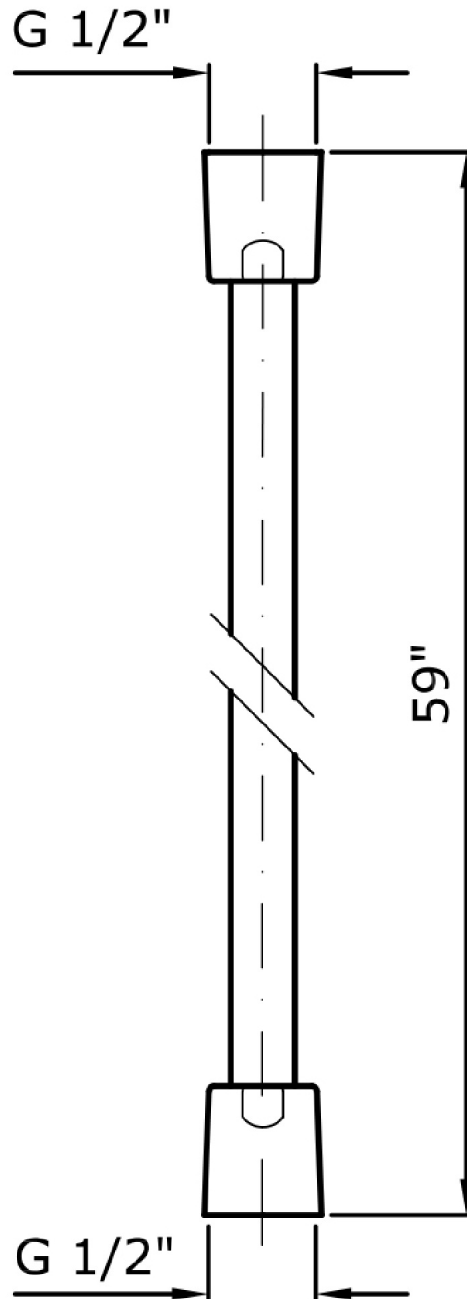

Marchio / Brand ZUCCHETTI

SHOWER ACCESSORIES

SHOWER

Z93890

PVC flexible hose, black effect.

PVC flexible hose ½" x ½" x 59". Black effect.

Finiture / Finishes

SHOWER

Z93890

Disegno Complessivo / Overall Drawing

SHOWER

Z93890

Pesi e Misure / Weights and Sizes

Peso (Kg) Weight (lb)	0,20 (Kg)	0,44 (lb)
Volume test (dc3) - (in3)	1,81 (dc3)	110,45 (in3)
h (mm) - (in)	200,00 (mm)	7,87 (in)
L1 (mm) - (in)	45,00 (mm)	1,77 (in)
L2 (mm) - (in)	200,00 (mm)	7,87 (in)