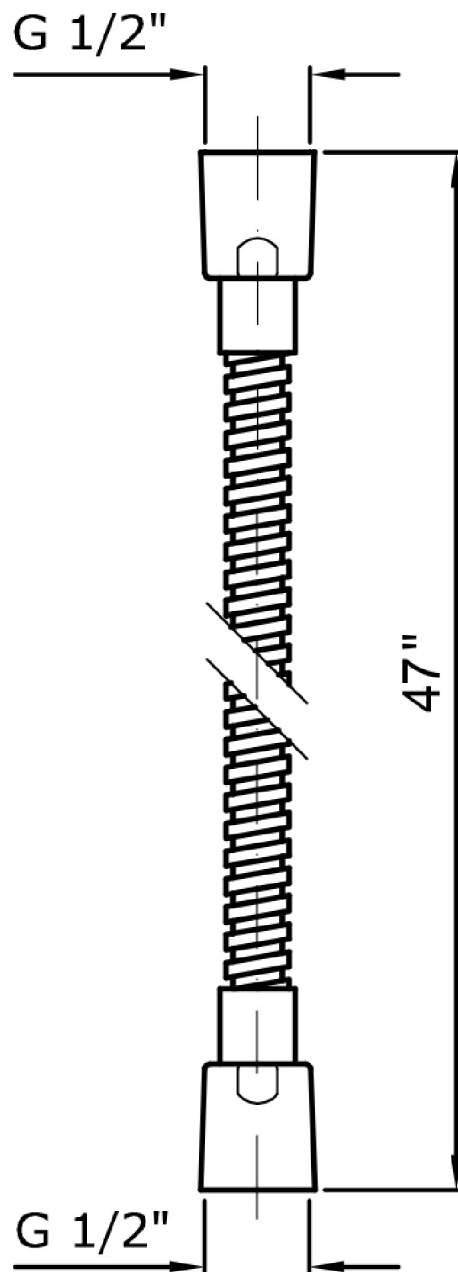

SHOWER

Z93877

Brass flexilble hose.

Brass flexilble hose. 1/2" x 3/4" x 47". Cone-cone connection. Double lock spiral.

Finiture / Finishes

Chrome

SHOWER

Z93877

Disegno Complessivo / Overall Drawing

SHOWER

Z93877

Pesi e Misure / Weights and Sizes

Peso (Kg) Weight (lb)	0,30 (Kg)	0,66 (lb)
Volume test (dc3) - (in3)	1,81 (dc3)	110,45 (in3)
h (mm) - (in)	200,00 (mm)	7,87 (in)
L1 (mm) - (in)	45,00 (mm)	1,77 (in)
L2 (mm) - (in)	200,00 (mm)	7,87 (in)