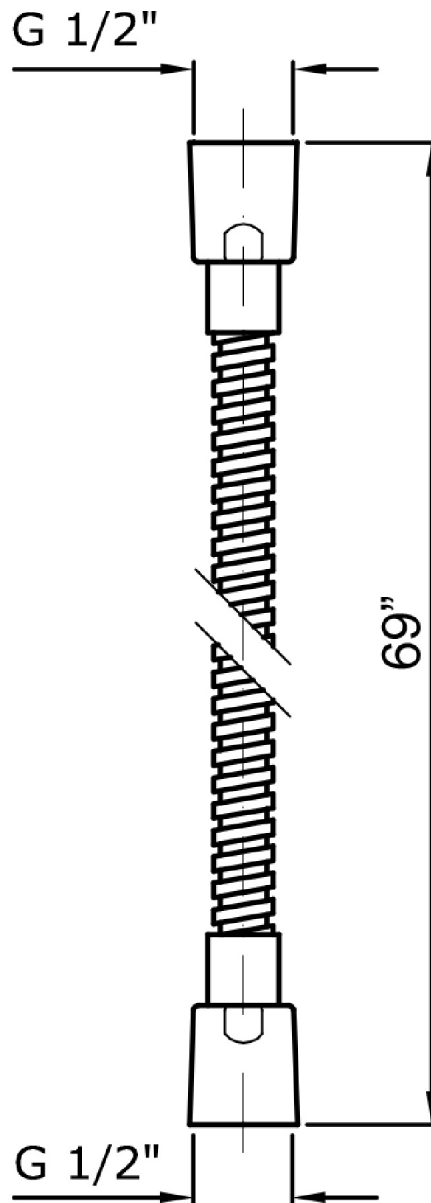

SHOWER

Z93875

Brass flexible hose.

Brass flexible hose, 1/2" x 1/2" x 69".

Finiture / Finishes

Chrome

SHOWER

Z93875

Disegno Complessivo / Overall Drawing

SHOWER

Z93875**Pesi e Misure / Weights and Sizes**

Peso (Kg) Weight (lb)	0,32 (Kg)	0,69 (lb)
Volume test (dc3) - (in3)	1,81 (dc3)	110,45 (in3)
h (mm) - (in)	200,00 (mm)	7,87 (in)
L1 (mm) - (in)	45,00 (mm)	1,77 (in)
L2 (mm) - (in)	200,00 (mm)	7,87 (in)