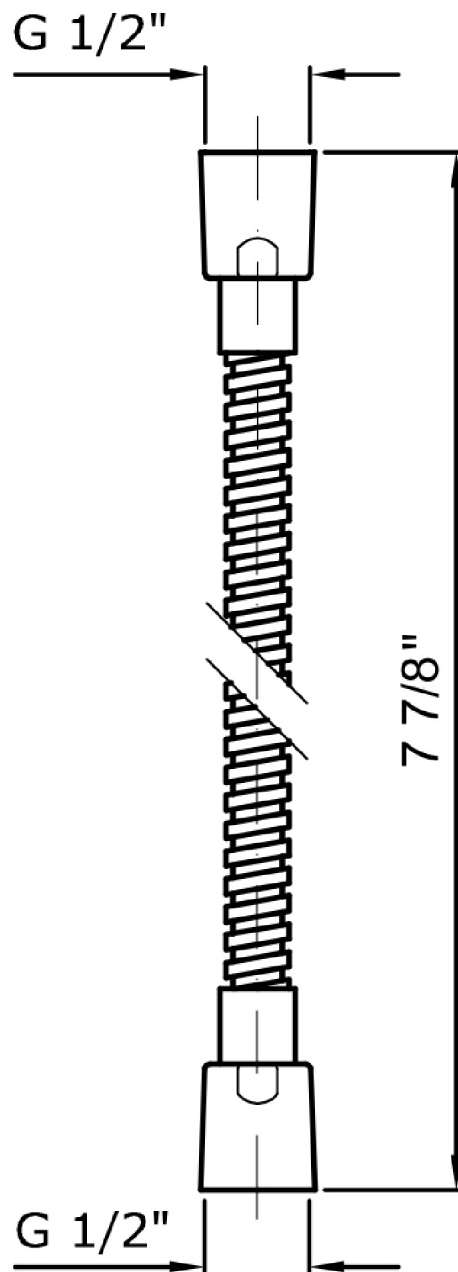

SHOWER

Z93867.1900

Shower hose.

Brass flexible hose 1/2" x 1/2" x 59".

Finiture / Finishes

	 C3	 C8	 C40	 C41	 C50	 C51
Chrome	Brushed Nickel	Polished Nickel	Gold	Brushed Gold	Metal Black	Brushed Metal Black
 P70	 W1	 N1				
PVD Rose Gold	Embossed Matt White	Embossed Matt Black				

SHOWER

Z93867.1900 Disegno Complessivo / Overall Drawing

SHOWER

Z93867.1900

Certificazioni / Certifications

USA

IAPMO

SHOWER

Z93867.1900

Pesi e Misure / Weights and Sizes

Peso (Kg) Weight (lb)	0,42 (Kg)	0,93 (lb)
Volume test (dc3) - (in3)	1,81 (dc3)	110,45 (in3)
h (mm) - (in)	200,00 (mm)	7,87 (in)
L1 (mm) - (in)	45,00 (mm)	1,77 (in)
L2 (mm) - (in)	200,00 (mm)	7,87 (in)