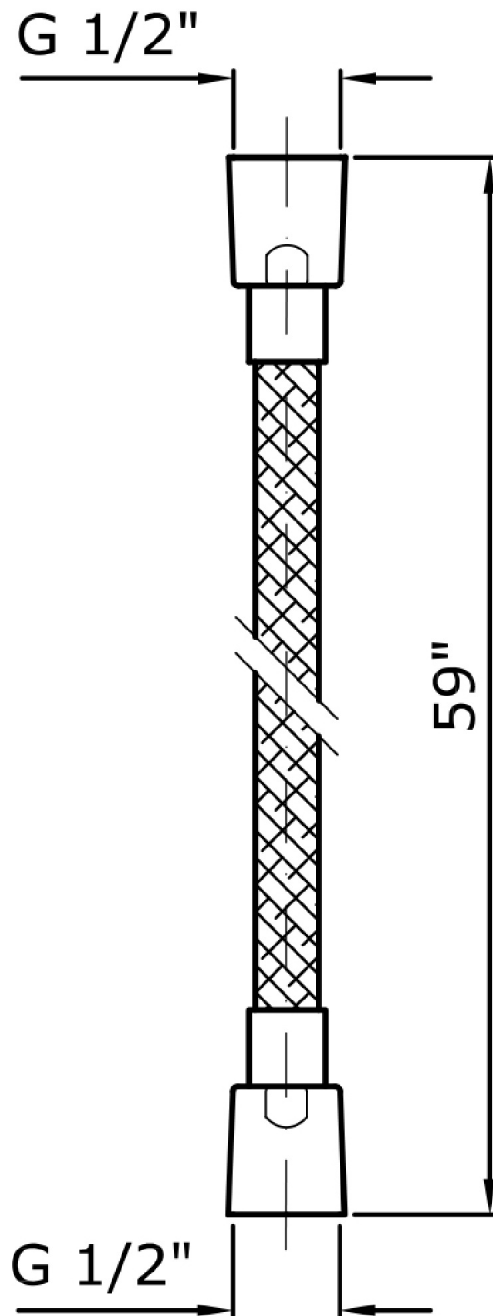

SHOWER

Z93862

Plastic flexible hose.

Plastic flexible hose 1/2" x 1/2" x 59". With brass spiral.

Finiture / Finishes

Chrome

SHOWER

Z93862

Disegno Complessivo / Overall Drawing

SHOWER

Z93862

Pesi e Misure / Weights and Sizes

Peso (Kg) Weight (lb)	0,25 (Kg)	0,55 (lb)
Volume test (dc3) - (in3)	1,81 (dc3)	110,45 (in3)
h (mm) - (in)	200,00 (mm)	7,87 (in)
L1 (mm) - (in)	45,00 (mm)	1,77 (in)
L2 (mm) - (in)	200,00 (mm)	7,87 (in)