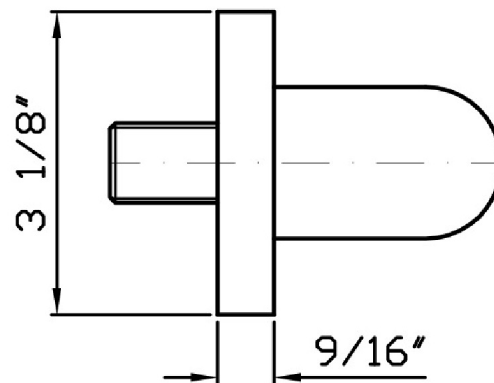

## SHOWER

Z93808.1900

Wall elbow.

Wall elbow 1/2" x 1/2".

## SHOWER

Z93808.1900 Disegno Complessivo / Overall Drawing

## SHOWER

Z93808.1900

Pesi e Misure / Weights and Sizes

Peso ( Kg ) Weight ( lb )	0,85 ( Kg )	1,87 ( lb )
Volume test ( dc3 ) - ( in3 )	1,21 ( dc3 )	73,84 ( in3 )
h ( mm ) - ( in )	73,00 ( mm )	2,87 ( in )
L1 ( mm ) - ( in )	127,00 ( mm )	5,00 ( in )
L2 ( mm ) - ( in )	130,00 ( mm )	5,12 ( in )