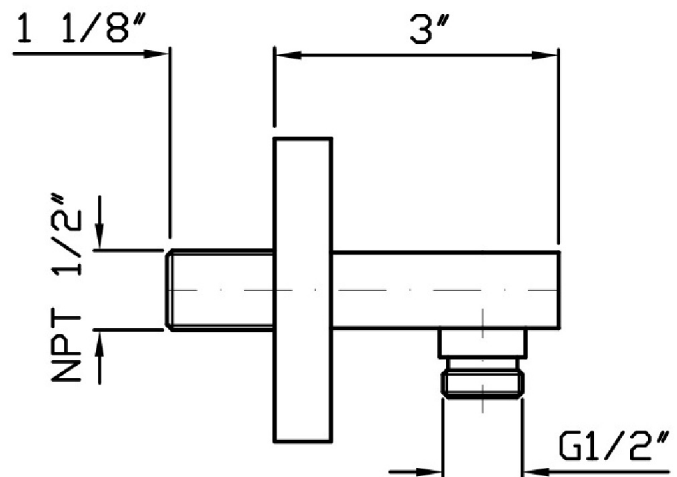

## SHOWER

Z93808.1900

Wall elbow.

Wall elbow 1/2" x 1/2".

## SHOWER

Z93808.1900 Disegno Complessivo / Overall Drawing

## SHOWER

Z93808.1900

Pesi e Misure / Weights and Sizes

Peso ( Kg ) Weight ( lb )	0,85 ( Kg )	1,87 ( lb )
Volume test ( dc3 ) - ( in3 )	1,21 ( dc3 )	73,84 ( in3 )
h ( mm ) - ( in )	73,00 ( mm )	2,87 ( in )
L1 ( mm ) - ( in )	127,00 ( mm )	5,00 ( in )
L2 ( mm ) - ( in )	130,00 ( mm )	5,12 ( in )