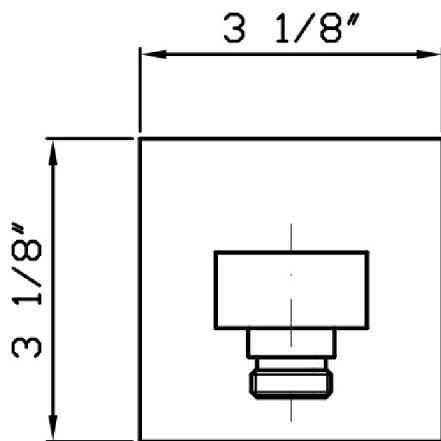

## SHOWER

Z93808.1900

Wall elbow.

Wall elbow 1/2" x 1/2".

## SHOWER

Z93808.1900 Disegno Complessivo / Overall Drawing

## SHOWER

Z93808.1900

Pesi e Misure / Weights and Sizes

Peso ( Kg ) Weight ( lb )	0,85 ( Kg )	1,87 ( lb )
Volume test ( dc3 ) - ( in3 )	1,21 ( dc3 )	73,84 ( in3 )
h ( mm ) - ( in )	73,00 ( mm )	2,87 ( in )
L1 ( mm ) - ( in )	127,00 ( mm )	5,00 ( in )
L2 ( mm ) - ( in )	130,00 ( mm )	5,12 ( in )