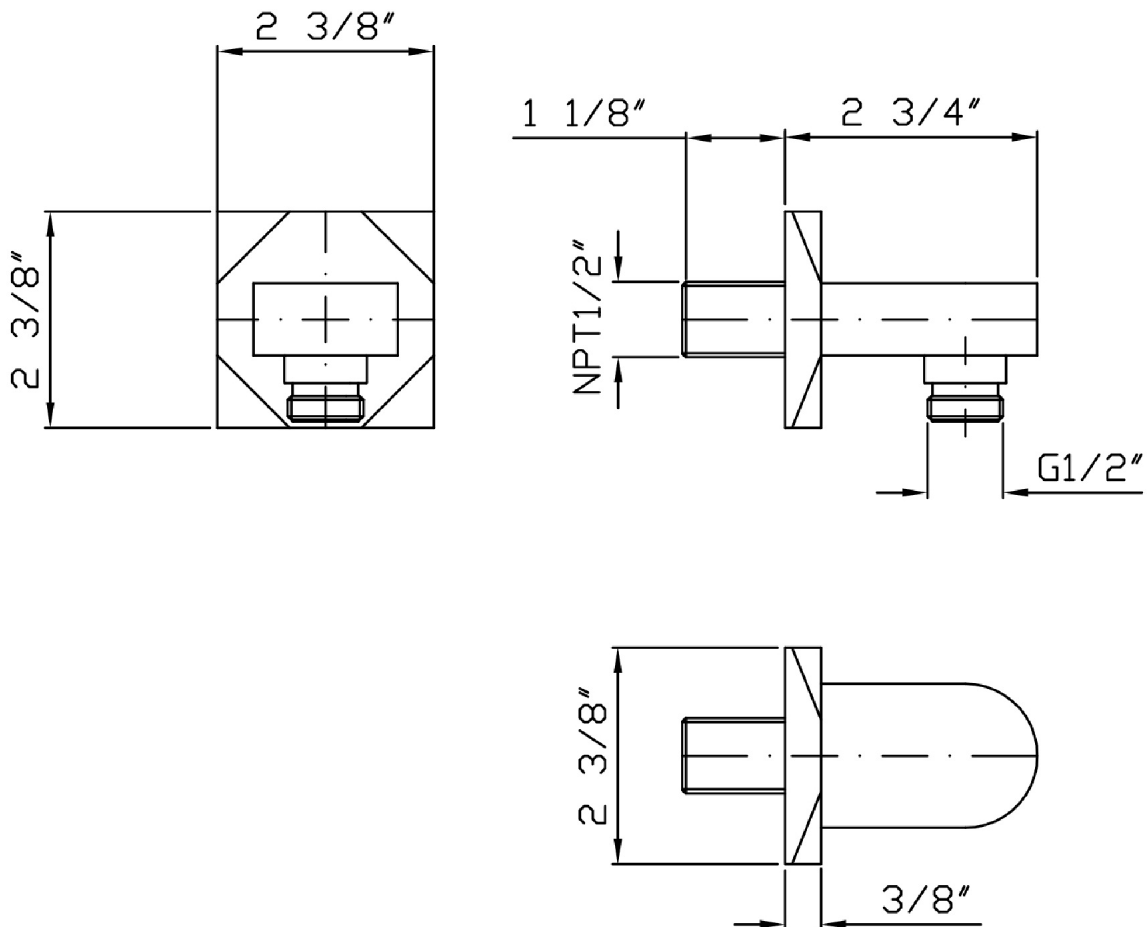

## SHOWER

Z93806.1900 Wall elbow.

Wall elbow 1/2" x 1/2".

## SHOWER

Z93806.1900 Disegno Complessivo / Overall Drawing

## SHOWER

Z93806.1900

Pesi e Misure / Weights and Sizes

Peso ( Kg ) Weight ( lb )	0,70 ( Kg )	1,54 ( lb )
Volume test ( dc3 ) - ( in3 )	1,21 ( dc3 )	73,84 ( in3 )
h ( mm ) - ( in )	73,00 ( mm )	2,87 ( in )
L1 ( mm ) - ( in )	127,00 ( mm )	5,00 ( in )
L2 ( mm ) - ( in )	130,00 ( mm )	5,12 ( in )