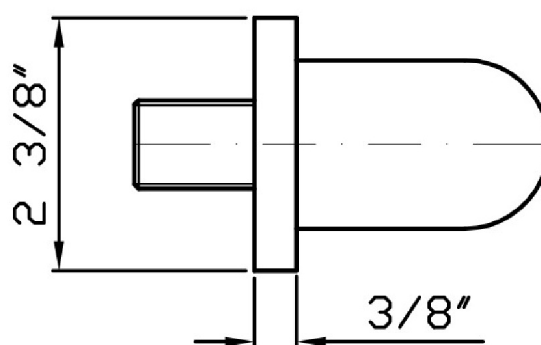

Marchio / Brand ZUCCHETTI

SHOWER ACCESSORIES

SHOWER

Z93805.1900

Wall elbow.

Wall elbow 1/2" x 1/2".

Finiture / Finishes

		C3		C8		C40		C41		C50		C51
Chrome	Brushed Nickel		Polished Nickel		Gold		Brushed Gold		Metal Black		Brushed Metal Black	
	W1		N1									
Embossed Matt White		Embossed Matt Black										

SHOWER

Z93805.1900 Disegno Complessivo / Overall Drawing

SHOWER

Z93805.1900

Certificazioni / Certifications

USA

IAPMO

SHOWER

Z93805.1900

Pesi e Misure / Weights and Sizes

Peso (Kg) Weight (lb)	0,70 (Kg)	1,54 (lb)
Volume test (dc3) - (in3)	1,21 (dc3)	73,84 (in3)
h (mm) - (in)	73,00 (mm)	2,87 (in)
L1 (mm) - (in)	127,00 (mm)	5,00 (in)
L2 (mm) - (in)	130,00 (mm)	5,12 (in)