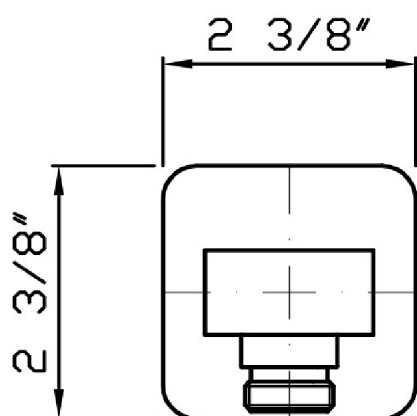

SHOWER

Z93805.1900 Disegno Complessivo / Overall Drawing