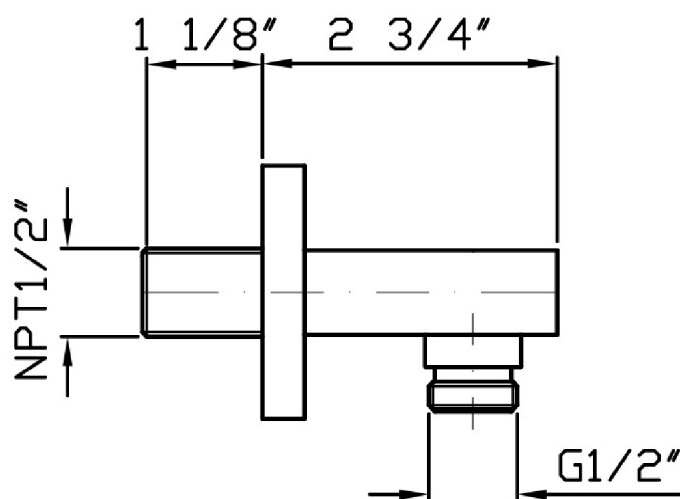

Marchio / Brand ZUCCHETTI

SHOWER ACCESSORIES

SHOWER

Z93805.1900

Wall elbow.

Wall elbow 1/2" x 1/2".

Finiture / Finishes

		C3		C8		C40		C41		C50		C51
Chrome	Brushed Nickel		Polished Nickel		Gold		Brushed Gold		Metal Black		Brushed Metal Black	
	W1		N1									
Embossed Matt White		Embossed Matt Black										

SHOWER

Z93805.1900 Disegno Complessivo / Overall Drawing

SHOWER

Z93805.1900

Certificazioni / Certifications

USA

IAPMO

SHOWER

Z93805.1900

Pesi e Misure / Weights and Sizes

Peso (Kg) Weight (lb)	0,70 (Kg)	1,54 (lb)
Volume test (dc3) - (in3)	1,21 (dc3)	73,84 (in3)
h (mm) - (in)	73,00 (mm)	2,87 (in)
L1 (mm) - (in)	127,00 (mm)	5,00 (in)
L2 (mm) - (in)	130,00 (mm)	5,12 (in)