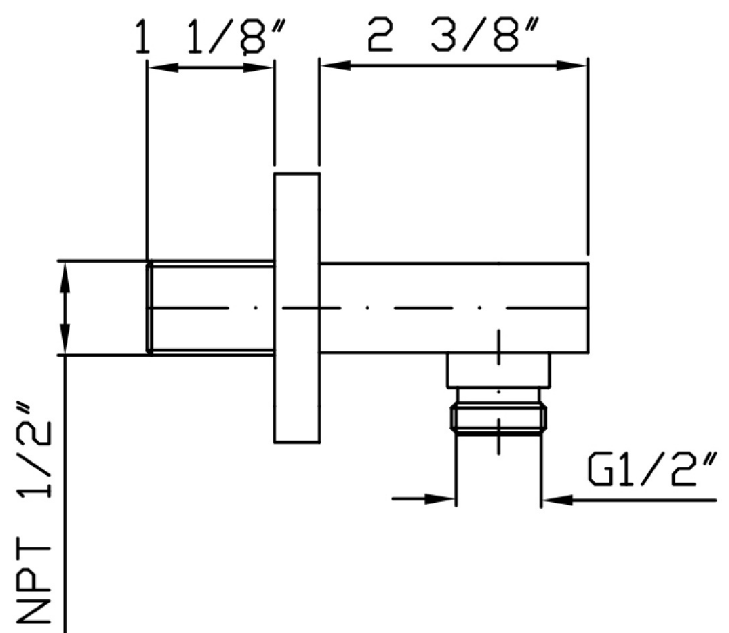

## SHOWER

Z93804.1900 Wall elbow.

Wall elbow 1/2" x 1/2".

## SHOWER

Z93804.1900 Disegno Complessivo / Overall Drawing

## SHOWER

Z93804.1900

Pesi e Misure / Weights and Sizes

Peso ( Kg ) Weight ( lb )	0,69 ( Kg )	1,53 ( lb )
Volume test ( dc3 ) - ( in3 )	1,21 ( dc3 )	73,84 ( in3 )
h ( mm ) - ( in )	73,00 ( mm )	2,87 ( in )
L1 ( mm ) - ( in )	127,00 ( mm )	5,00 ( in )
L2 ( mm ) - ( in )	130,00 ( mm )	5,12 ( in )