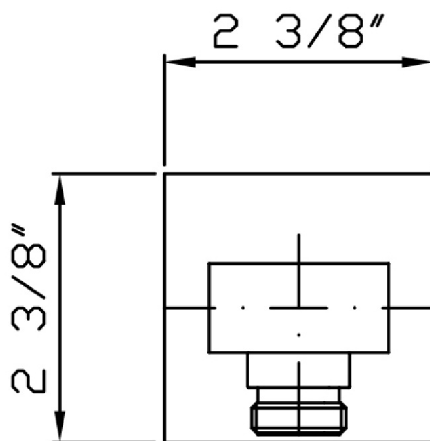

## SHOWER

Z93804.1900 Wall elbow.

Wall elbow 1/2" x 1/2".

## SHOWER

Z93804.1900 Disegno Complessivo / Overall Drawing

## SHOWER

Z93804.1900

Pesi e Misure / Weights and Sizes

Peso ( Kg ) Weight ( lb )	0,69 ( Kg )	1,53 ( lb )
Volume test ( dc3 ) - ( in3 )	1,21 ( dc3 )	73,84 ( in3 )
h ( mm ) - ( in )	73,00 ( mm )	2,87 ( in )
L1 ( mm ) - ( in )	127,00 ( mm )	5,00 ( in )
L2 ( mm ) - ( in )	130,00 ( mm )	5,12 ( in )