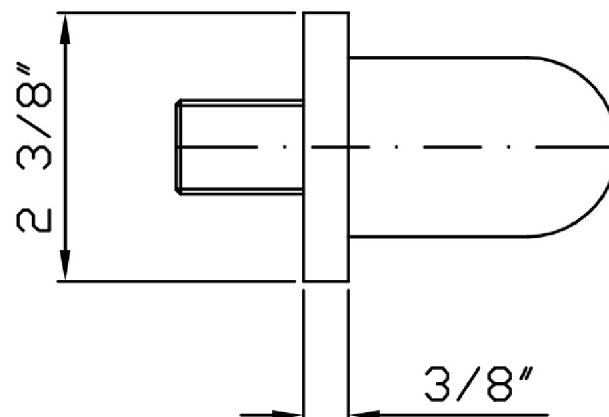

## SHOWER

Z93804.1900 Wall elbow.

Wall elbow 1/2" x 1/2".

## SHOWER

Z93804.1900 Disegno Complessivo / Overall Drawing

## SHOWER

Z93804.1900

Pesi e Misure / Weights and Sizes

Peso ( Kg ) Weight ( lb )	0,69 ( Kg )	1,53 ( lb )
Volume test ( dc3 ) - ( in3 )	1,21 ( dc3 )	73,84 ( in3 )
h ( mm ) - ( in )	73,00 ( mm )	2,87 ( in )
L1 ( mm ) - ( in )	127,00 ( mm )	5,00 ( in )
L2 ( mm ) - ( in )	130,00 ( mm )	5,12 ( in )