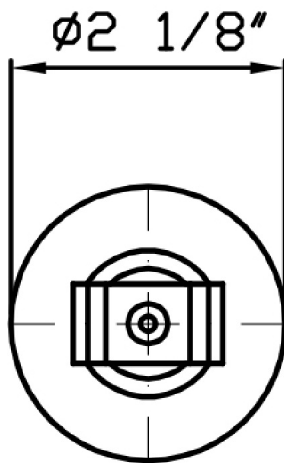

## SHOWER

Z93791

Fixed wall-mounted handshower support.

Fixed wall-mounted handshower support for exposed mixer.

## SHOWER

Z93791

Disegno Complessivo / Overall Drawing

## SHOWER

Z93791

Pesi e Misure / Weights and Sizes

Peso ( Kg ) Weight ( lb )	0,40 ( Kg )	0,88 ( lb )
Volume test ( dc3 ) - ( in3 )	0,55 ( dc3 )	33,56 ( in3 )
h ( mm ) - ( in )	70,00 ( mm )	2,76 ( in )
L1 ( mm ) - ( in )	80,00 ( mm )	3,15 ( in )
L2 ( mm ) - ( in )	98,00 ( mm )	3,86 ( in )