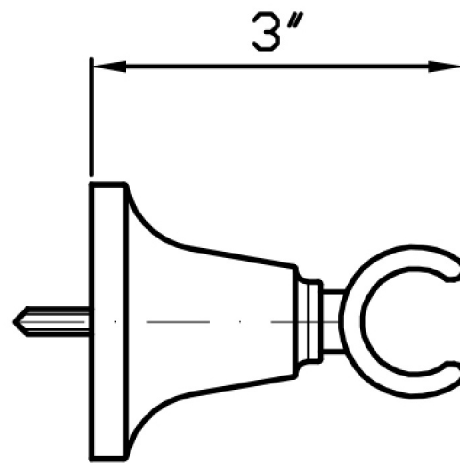

## SHOWER

Z93791

Fixed wall-mounted handshower support.

Fixed wall-mounted handshower support for exposed mixer.

## SHOWER

Z93791

Disegno Complessivo / Overall Drawing

## SHOWER

Z93791

Pesi e Misure / Weights and Sizes

Peso ( Kg ) Weight ( lb )	0,40 ( Kg )	0,88 ( lb )
Volume test ( dc3 ) - ( in3 )	0,55 ( dc3 )	33,56 ( in3 )
h ( mm ) - ( in )	70,00 ( mm )	2,76 ( in )
L1 ( mm ) - ( in )	80,00 ( mm )	3,15 ( in )
L2 ( mm ) - ( in )	98,00 ( mm )	3,86 ( in )