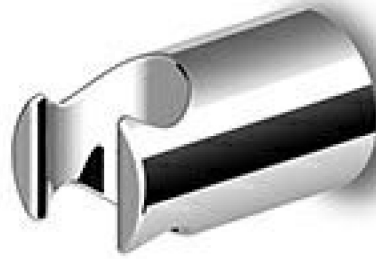

SHOWER

Z93782

Wall handshower support.

ABS wall handshower support for exposed mixer.

Finiture / Finishes

Chrome

Brushed Nickel

C3

SHOWER

Z93782

Disegno Complessivo / Overall Drawing

SHOWER

Z93782

Pesi e Misure / Weights and Sizes

Peso (Kg) Weight (lb)	0,02 (Kg)	0,04 (lb)
Volume test (dc3) - (in3)	0,38 (dc3)	23,19 (in3)
h (mm) - (in)	60,00 (mm)	2,36 (in)
L1 (mm) - (in)	57,00 (mm)	2,24 (in)
L2 (mm) - (in)	110,00 (mm)	4,33 (in)