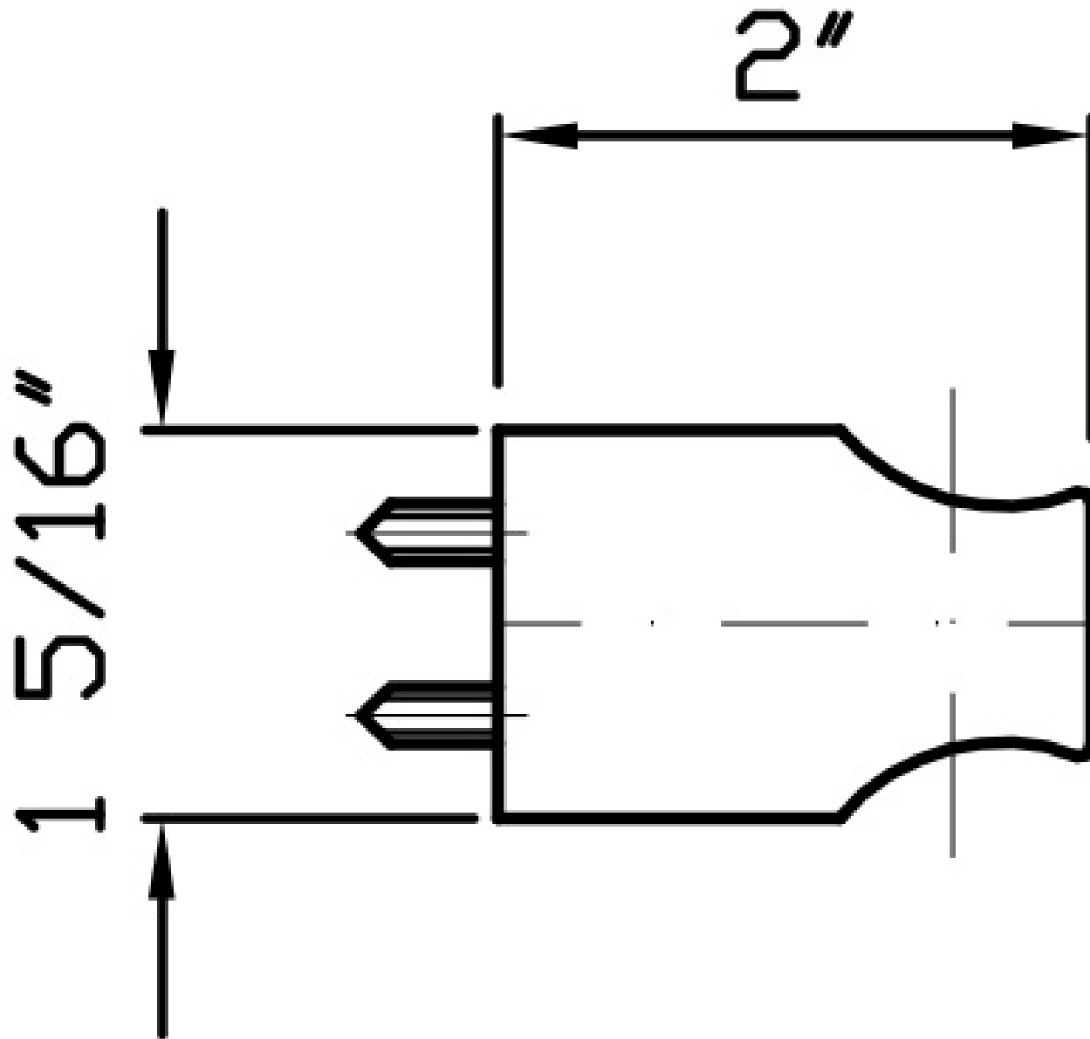

SHOWER

Z93782

Wall handshower support.

ABS wall handshower support for exposed mixer.

Finiture / Finishes

Chrome

Brushed Nickel

C3

SHOWER

Z93782

Disegno Complessivo / Overall Drawing

SHOWER

Z93782

Pesi e Misure / Weights and Sizes

Peso (Kg) Weight (lb)	0,02 (Kg)	0,04 (lb)
Volume test (dc3) - (in3)	0,38 (dc3)	23,19 (in3)
h (mm) - (in)	60,00 (mm)	2,36 (in)
L1 (mm) - (in)	57,00 (mm)	2,24 (in)
L2 (mm) - (in)	110,00 (mm)	4,33 (in)