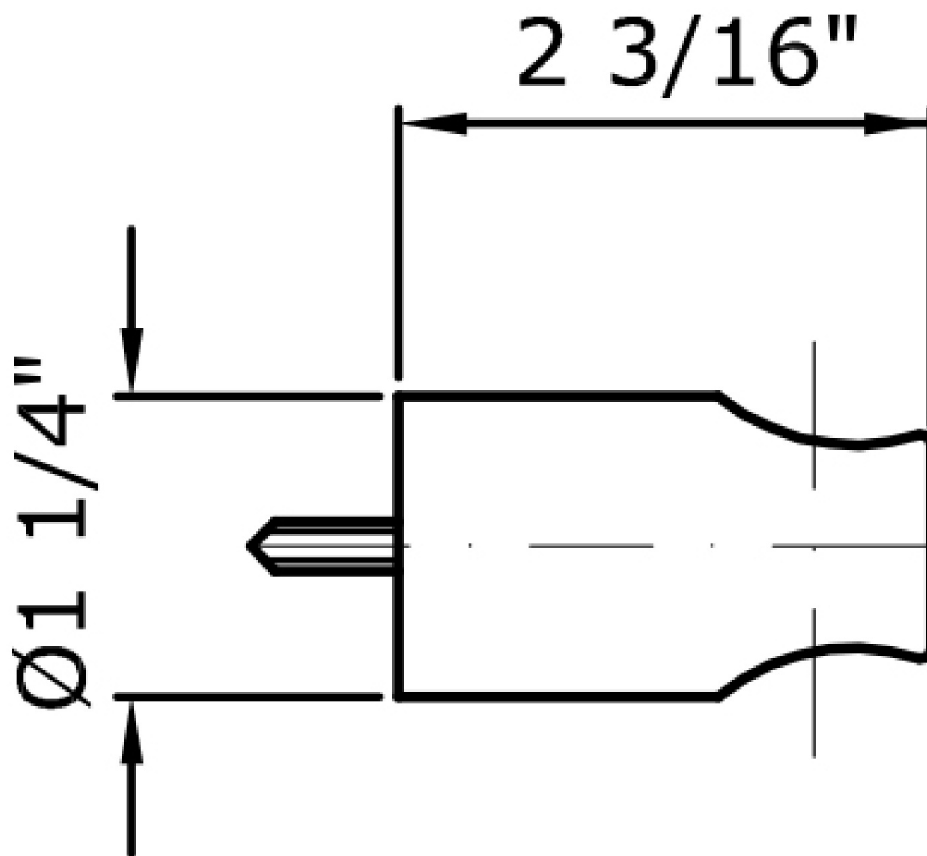

SHOWER

Z93781

Wall handshower support.

Wall metal handshower support, for exposed mixer.

Finiture / Finishes

| | | | | | | |
|--|--|--|---|---|---|---|
|  |  C3 |  C8 |  C40 |  C41 |  C50 |  C51 |
| Chrome | Brushed Nickel | Polished Nickel | Gold | Brushed Gold | Metal Black | Brushed Metal Black |
|  P70 |  W1 |  N1 |  N7 | | | |
| PVD Rose Gold | Embossed Matt White | Embossed Matt Black | Soft Touch Black | | | |

SHOWER

Z93781

Disegno Complessivo / Overall Drawing

SHOWER

Z93781

Pesi e Misure / Weights and Sizes

| | | |
|-------------------------------|---------------|---------------|
| Peso (Kg) Weight (lb) | 0,21 (Kg) | 0,46 (lb) |
| Volume test (dc3) - (in3) | 0,38 (dc3) | 23,19 (in3) |
| h (mm) - (in) | 60,00 (mm) | 2,36 (in) |
| L1 (mm) - (in) | 57,00 (mm) | 2,24 (in) |
| L2 (mm) - (in) | 110,00 (mm) | 4,33 (in) |