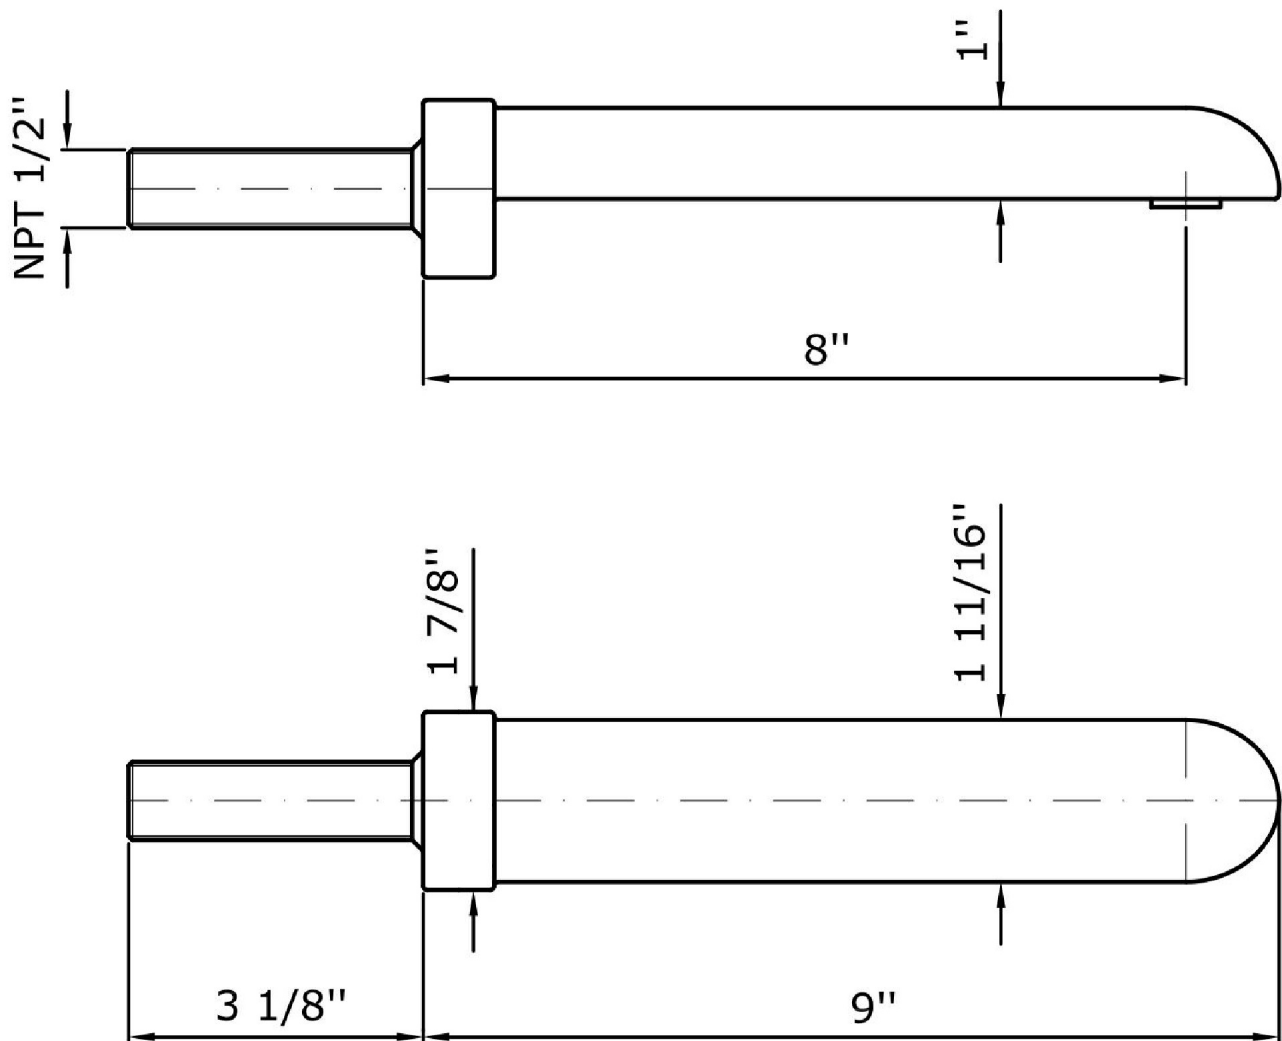

Brand ZUCCHETTI

Class

NUDE

NUDE

Z93775.1900 Spout.

Bath spout.
Spout projection 9".

Finishes

Chrome

Z93775.1900 Overall Drawing

Brand ZUCCHETTI

Class

NUDE

NUDE

Z93775.1900 Weights and Sizes

Weight (lb)	2,42 (Kg)	5,335132 (lb)
Volume (dc3) - (in3)	7,425 (dc3)	0,000453 (in3)
h (mm) - (in)	90 (mm)	3,543309 (in)
L1 (mm) - (in)	250 (mm)	9,842525 (in)
L2 (mm) - (in)	330 (mm)	12,992133 (in)