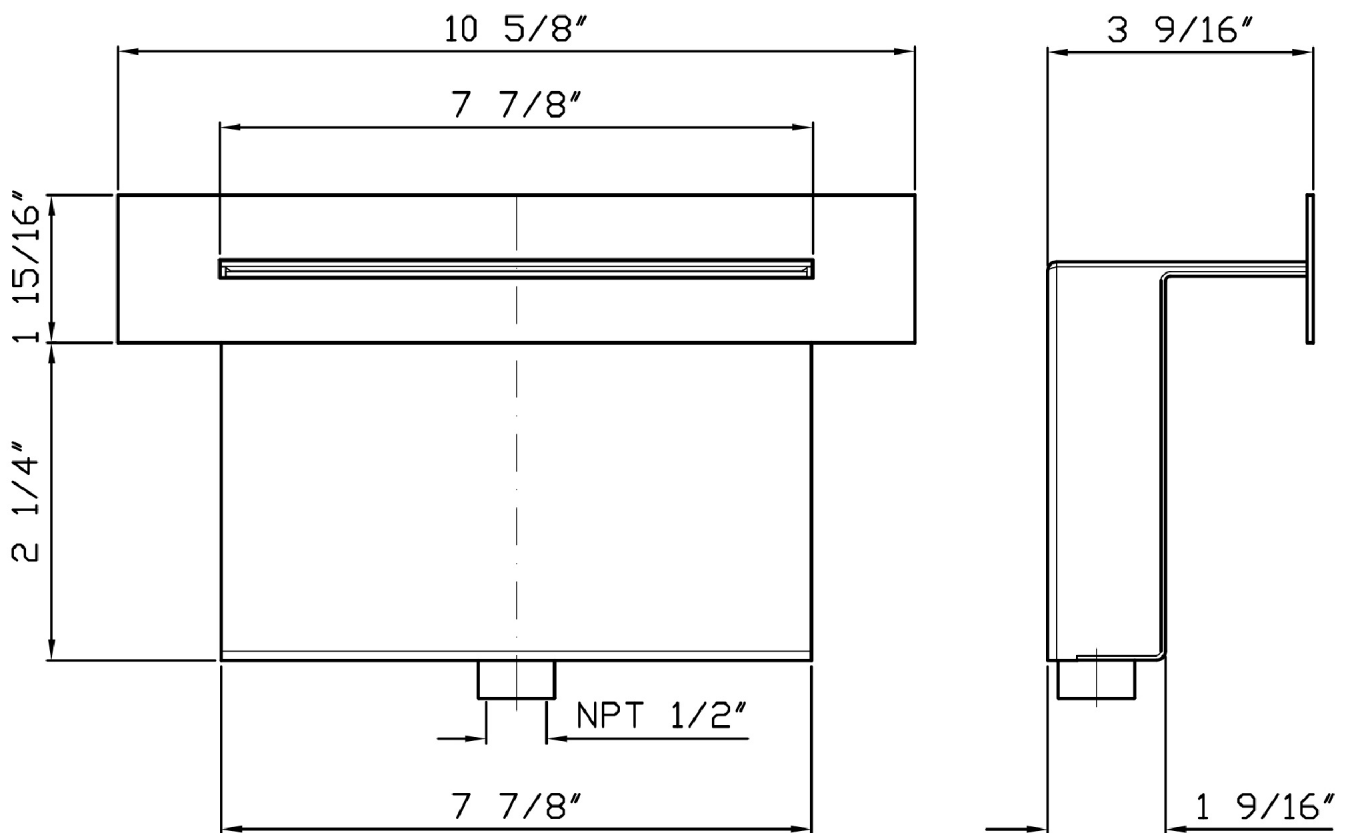

Marchio / Brand ZUCCHETTI

SHOWER PLUS

SHOWER

Z93765.1880

Blade flow spout.

Stainless steel blade flow spout

Finiture / Finishes

Chrome

Brushed Nickel

C3

SHOWER

Z93765.1880 Disegno Complessivo / Overall Drawing

SHOWER

Z93765.1880 Pesì e Misure / Weights and Sizes

Peso (Kg) Weight (lb)	1,56 (Kg)	3,44 (lb)
Volume test (dc3) - (in3)	5,59 (dc3)	341,12 (in3)
h (mm) - (in)	100,00 (mm)	3,94 (in)
L1 (mm) - (in)	180,00 (mm)	7,09 (in)
L2 (mm) - (in)	310,00 (mm)	12,20 (in)