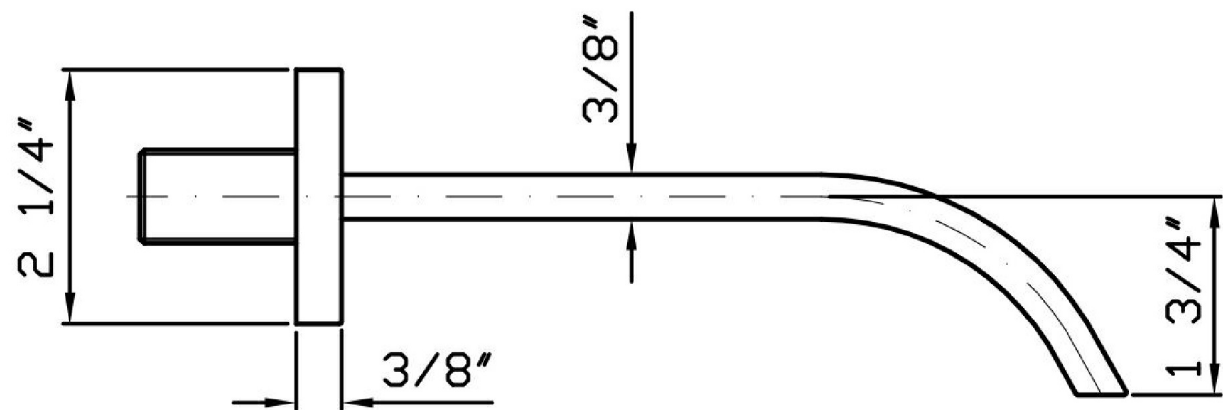

Brand ZUCCHETTI

Class

MISCELLANEOUS

AGUABLU

Z93764.1900 Overall Drawing