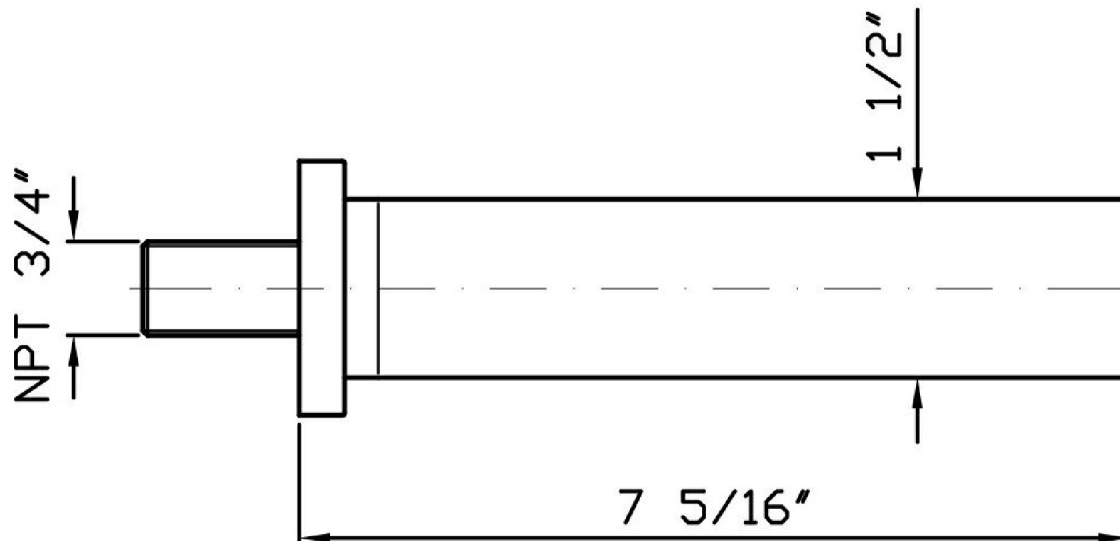

Brand ZUCCHETTI

Class

MISCELLANEOUS

AGUABLU

Z93764.1900 Overall Drawing