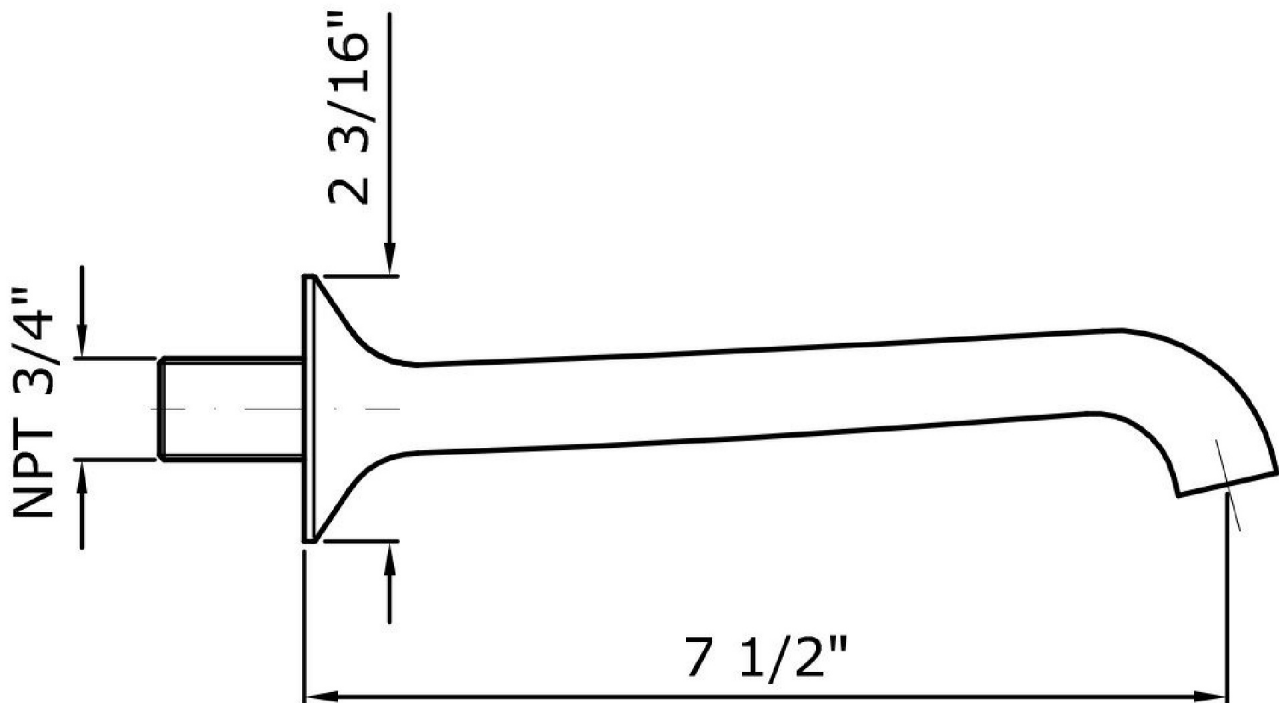

Brand ZUCCHETTI

Class MISCELLANEOUS

BELLAGIO

Z93762.1900 Overall Drawing