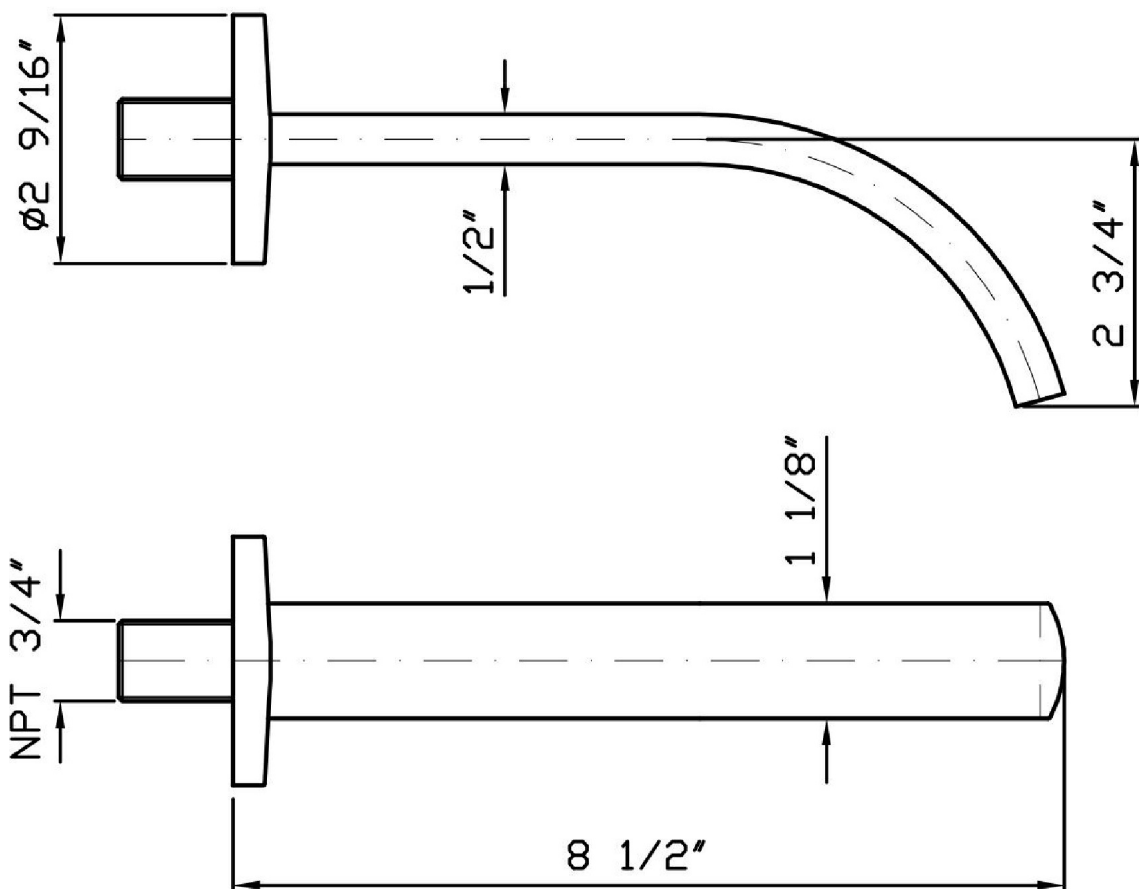

Brand ZUCCHETTI

Class

ISY

ISY

Z93760.1900 Wall spout.

Wall spout 1/2".
Spout projection 8 1/2".
Water flow restricted to 5,2 GPM.

Finishes

Chrome

Brand ZUCCHETTI

Class

ISY

ISY

Z93760.1900 Overall Drawing

Brand ZUCCHETTI

Class

ISY

Weight (lb)	0,6 (Kg)	1,32276 (lb)
Volume (dc3) - (in3)	3,32 (dc3)	0,000203 (in3)
h (mm) - (in)	93 (mm)	3,6614193 (in)
L1 (mm) - (in)	162 (mm)	6,3779562 (in)
L2 (mm) - (in)	220 (mm)	8,661422 (in)