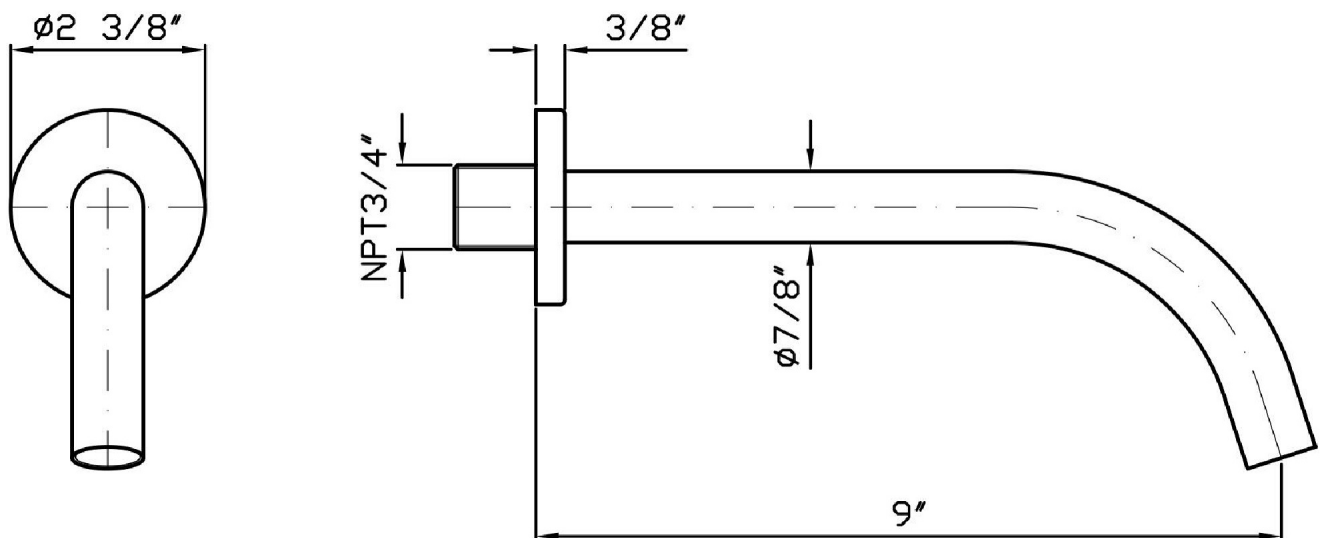

Brand ZUCCHETTI

Class MISCELLANEOUS

SIMPLY BEAUTIFUL

Z93758.1900 Overall Drawing