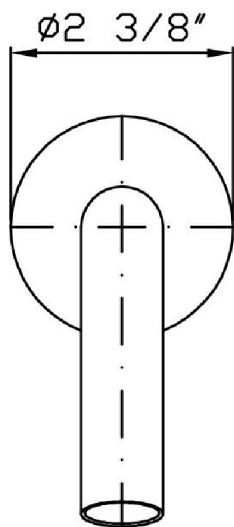

SIMPLY BEAUTIFUL

Z93757.1900 Overall Drawing