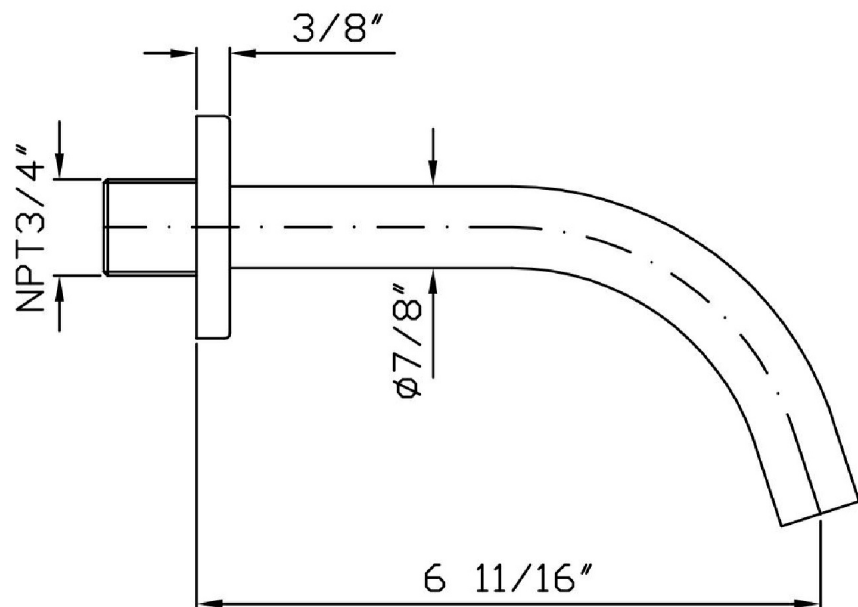

SIMPLY BEAUTIFUL

Z93757.1900 Overall Drawing