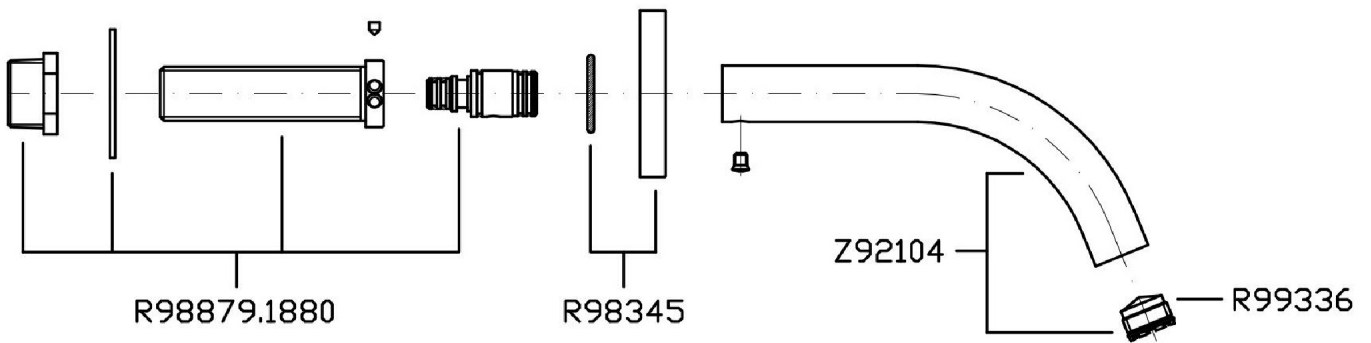

Brand ZUCCHETTI

Class MISCELLANEOUS

SIMPLY BEAUTIFUL

Z93757.1900 Exploded