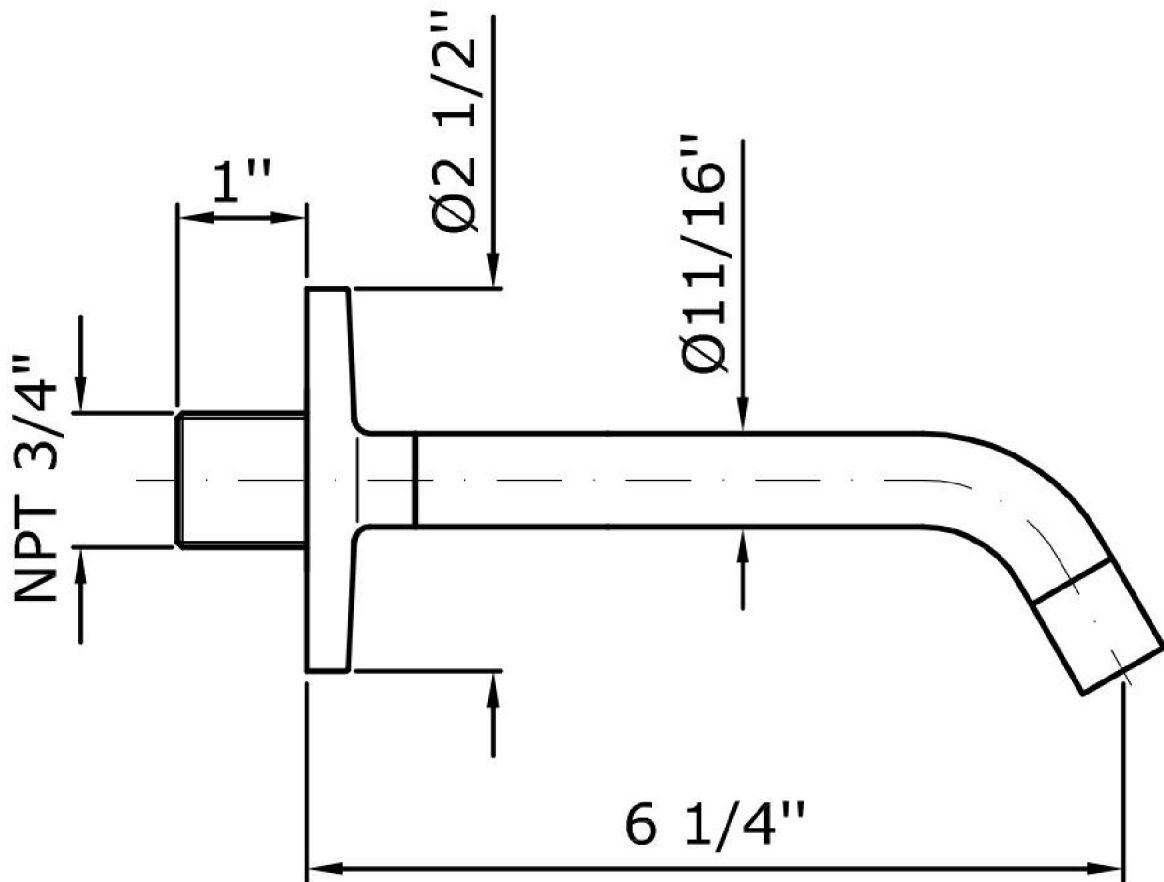

ISY

Z93755.1900 Overall Drawing