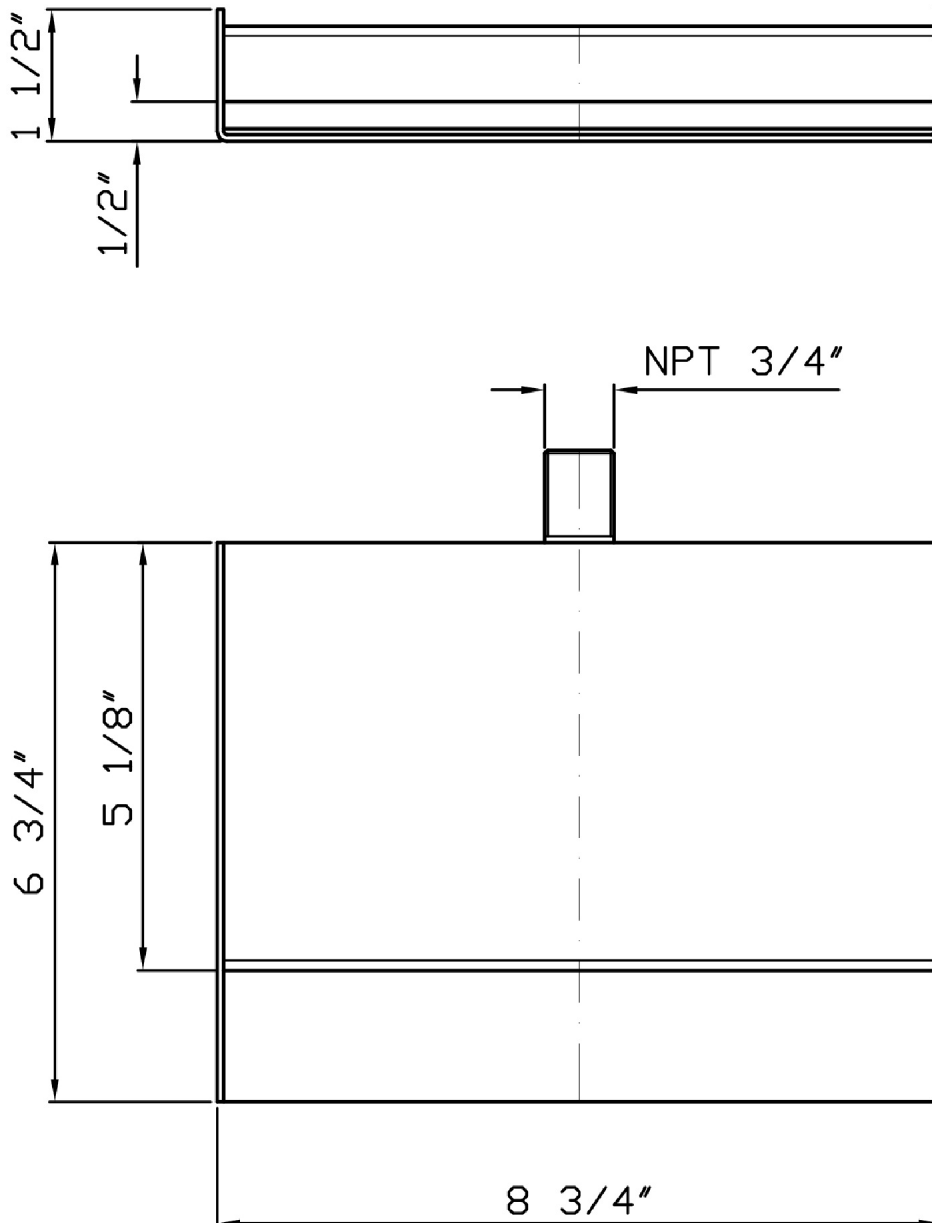

Marchio / Brand ZUCCHETTI

SHOWER PLUS

SHOWER

Z93745.1880

Blade flow spout.

Stainless steel blade flow spout.

Finiture / Finishes

Chrome

P70
PVD Rose Gold

SHOWER

Z93745.1880 Disegno Complessivo / Overall Drawing

SHOWER

Z93745.1880 Pesì e Misure / Weights and Sizes

Peso (Kg) Weight (lb)	1,85 (Kg)	4,08 (lb)
Volume test (dc3) - (in3)	7,43 (dc3)	453,41 (in3)
h (mm) - (in)	90,00 (mm)	3,54 (in)
L1 (mm) - (in)	250,00 (mm)	9,84 (in)
L2 (mm) - (in)	330,00 (mm)	12,99 (in)