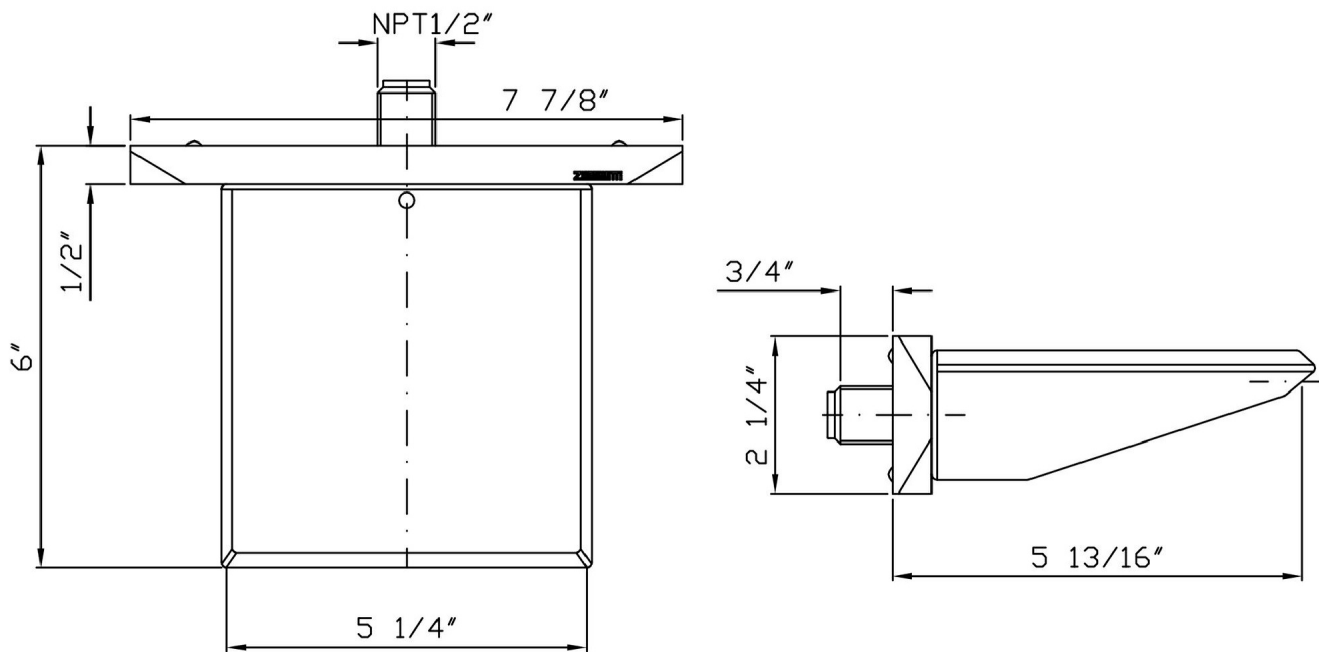

Brand ZUCCHETTI

Class MISCELLANEOUS

WOSH

Z93740.1880 Blade shower head.

Blade shower head.
2,4 GPM @ 43,5 PSI

Finishes

Brand ZUCCHETTI

Class MISCELLANEOUS

WOSH

Z93740.1880 Overall Drawing

Brand ZUCCHETTI

Class MISCELLANEOUS

WOSH

Z93740.1880 Weights and Sizes

Weight (lb)	3,36 (Kg)	7,407456 (lb)
Volume (dc3) - (in3)	7,09 (dc3)	0,000433 (in3)
h (mm) - (in)	105 (mm)	4,1338605 (in)
L1 (mm) - (in)	250 (mm)	9,842525 (in)
L2 (mm) - (in)	270 (mm)	10,629927 (in)