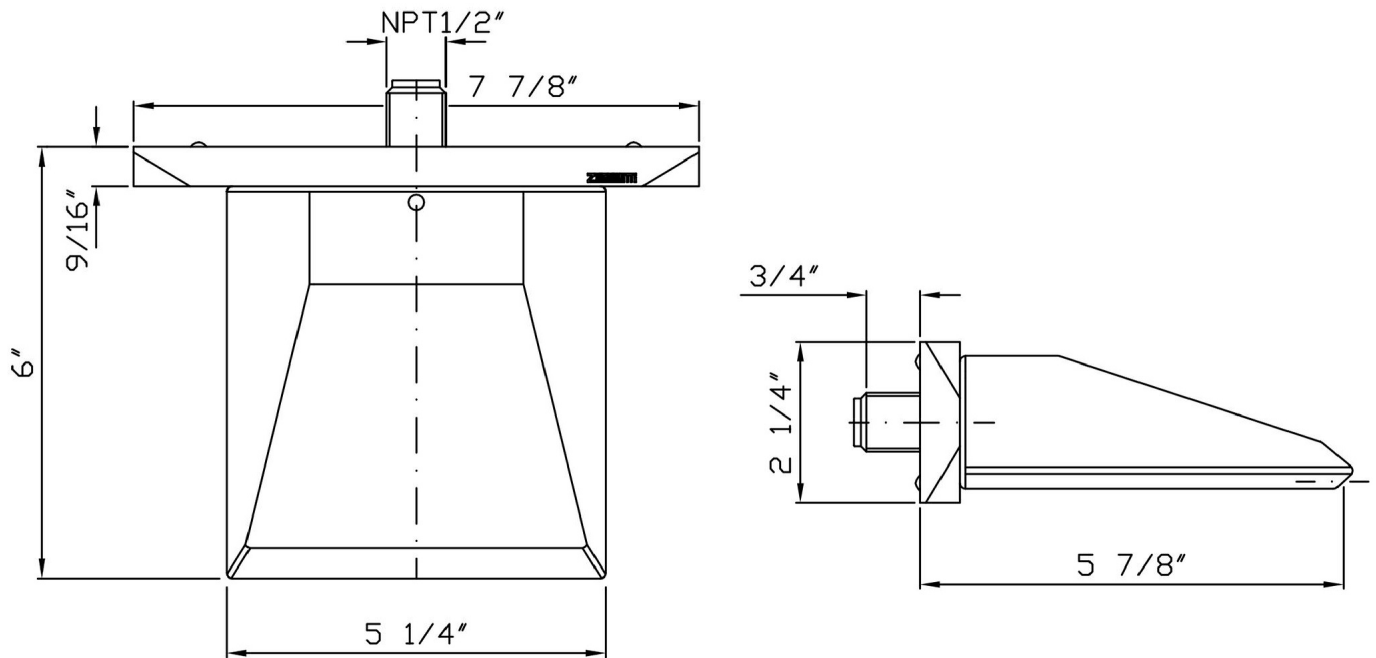

Brand ZUCCHETTI

Class MISCELLANEOUS

WOSH

Z93735.1900 Overall Drawing