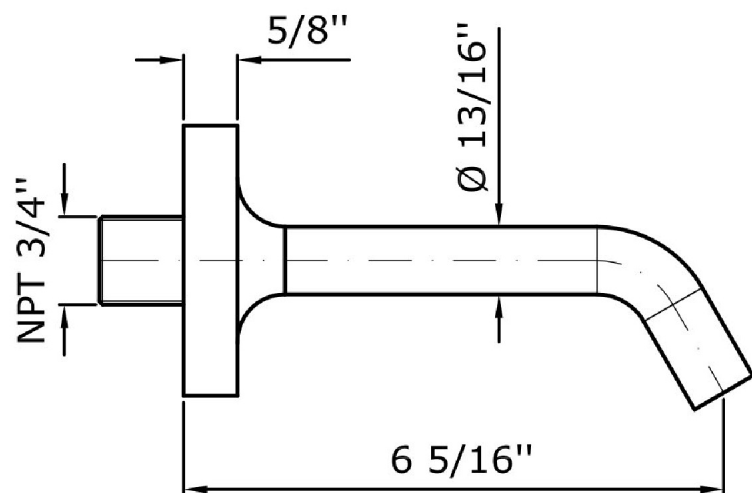

PAN

Z93731.1880 Wall spout

Wall spout, projection 6 5/16". Water flow restricted to 1,2 GPM.

Finiture / Finishes

	 C3	 C8	 C40	 C41	 C50	 C51
Chrome	Brushed Nickel	Polished Nickel	Gold	Brushed Gold	Metal Black	Brushed Metal Black
 W1	 N1	 N7				
Embossed Matt White	Embossed Matt Black	Soft Touch Black				

PAN

Z93731.1880 Disegno Complessivo / Overall Drawing

PAN

Z93731.1880 Pesì e Misure / Weights and Sizes

Peso (Kg) Weight (lb)	0,94 (Kg)	2,07 (lb)
Volume test (dc3) - (in3)	1,21 (dc3)	73,84 (in3)
h (mm) - (in)	73,00 (mm)	2,87 (in)
L1 (mm) - (in)	127,00 (mm)	5,00 (in)
L2 (mm) - (in)	130,00 (mm)	5,12 (in)