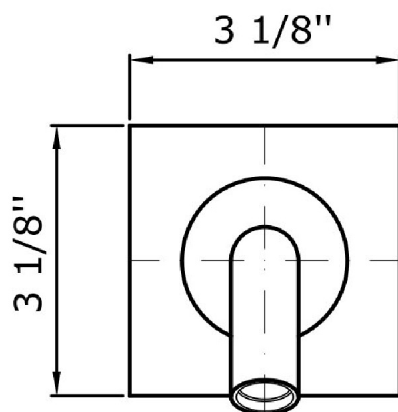

PAN

Z93731.1880 Wall spout

Wall spout, projection 6 5/16". Water flow restricted to 1,2 GPM.

Finiture / Finishes

	 C3	 C8	 C40	 C41	 C50	 C51
Chrome	Brushed Nickel	Polished Nickel	Gold	Brushed Gold	Metal Black	Brushed Metal Black
 W1	 N1	 N7				
Embossed Matt White	Embossed Matt Black	Soft Touch Black				

PAN

Z93731.1880 Disegno Complessivo / Overall Drawing

PAN

Z93731.1880 Pesì e Misure / Weights and Sizes

Peso (Kg) Weight (lb)	0,94 (Kg)	2,07 (lb)
Volume test (dc3) - (in3)	1,21 (dc3)	73,84 (in3)
h (mm) - (in)	73,00 (mm)	2,87 (in)
L1 (mm) - (in)	127,00 (mm)	5,00 (in)
L2 (mm) - (in)	130,00 (mm)	5,12 (in)