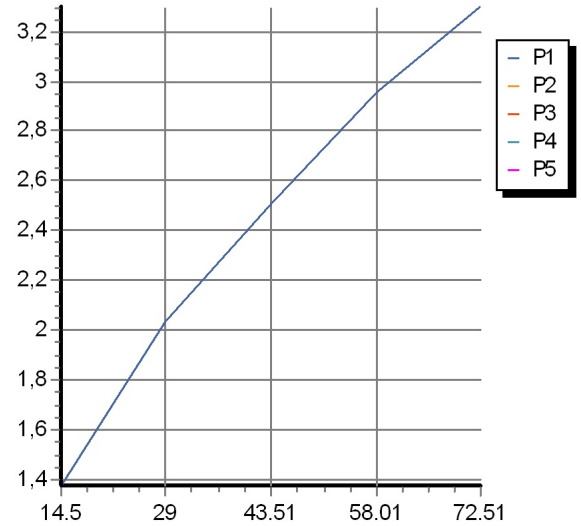

## SHOWER

Z93131

Disegno Complessivo / Overall Drawing

## SHOWER

Z93131

Flowrates (GPM)

PRESSURE	gal/min (14.5 PSI)	gal/min (29 PSI)	gal/min (43.51 PSI)	gal/min (58.01 PSI)	gal/min (72.51 PSI)
<i>P1</i> DOCCETTA HANDSHOWER	<b>1,373</b>	<b>2,034</b>	<b>2,509</b>	<b>2,958</b>	<b>3,302</b>
<i>P2</i>					
<i>P3</i>					
<i>P4</i>					
<i>P5</i>					

## SHOWER

Z93131

Pesi e Misure / Weights and Sizes

Peso ( Kg ) Weight ( lb )	1,20 ( Kg )	2,65 ( lb )
Volume test ( dc3 ) - ( in3 )	8,84 ( dc3 )	539,45 ( in3 )
h ( mm ) - ( in )	80,00 ( mm )	3,15 ( in )
L1 ( mm ) - ( in )	130,00 ( mm )	5,12 ( in )
L2 ( mm ) - ( in )	850,00 ( mm )	33,46 ( in )