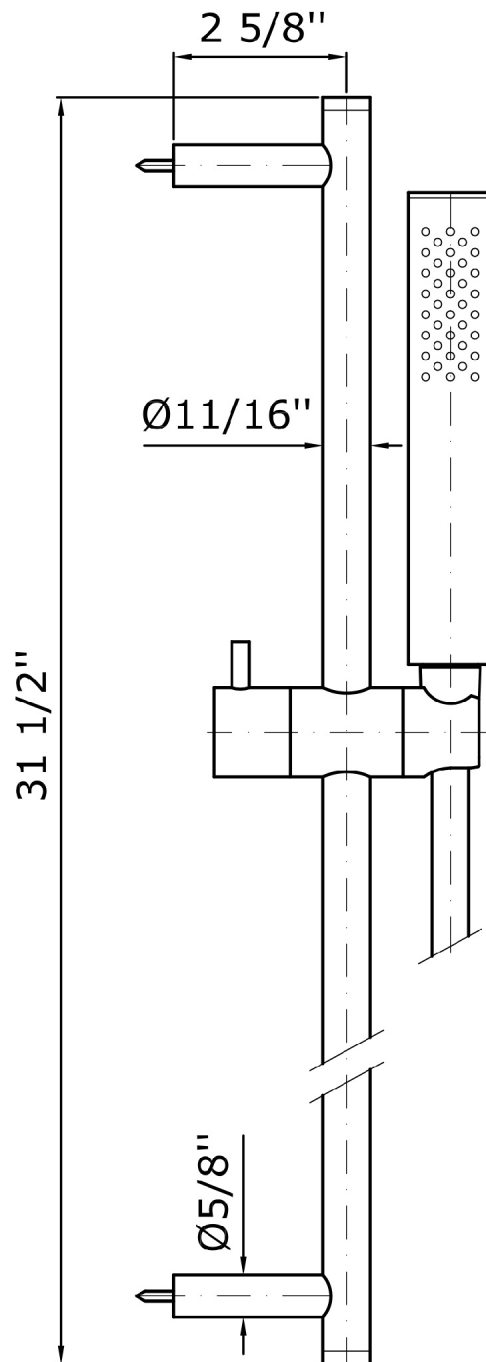

## SHOWER

Z93131

Complete slide rail.

Complete slide rail with simple jet handshower Z94212, 59" flexible hose. Length 31 1/2".

## SHOWER

Z93131

Disegno Complessivo / Overall Drawing

## SHOWER

Z93131

Flowrates (GPM)

PRESSURE	gal/min (14.5 PSI)	gal/min (29 PSI)	gal/min (43.51 PSI)	gal/min (58.01 PSI)	gal/min (72.51 PSI)
<i>P1</i> DOCCETTA HANDSHOWER	<b>1,373</b>	<b>2,034</b>	<b>2,509</b>	<b>2,958</b>	<b>3,302</b>
<i>P2</i>					
<i>P3</i>					
<i>P4</i>					
<i>P5</i>					

## SHOWER

Z93131

Pesi e Misure / Weights and Sizes

Peso ( Kg ) Weight ( lb )	1,20 ( Kg )	2,65 ( lb )
Volume test ( dc3 ) - ( in3 )	8,84 ( dc3 )	539,45 ( in3 )
h ( mm ) - ( in )	80,00 ( mm )	3,15 ( in )
L1 ( mm ) - ( in )	130,00 ( mm )	5,12 ( in )
L2 ( mm ) - ( in )	850,00 ( mm )	33,46 ( in )