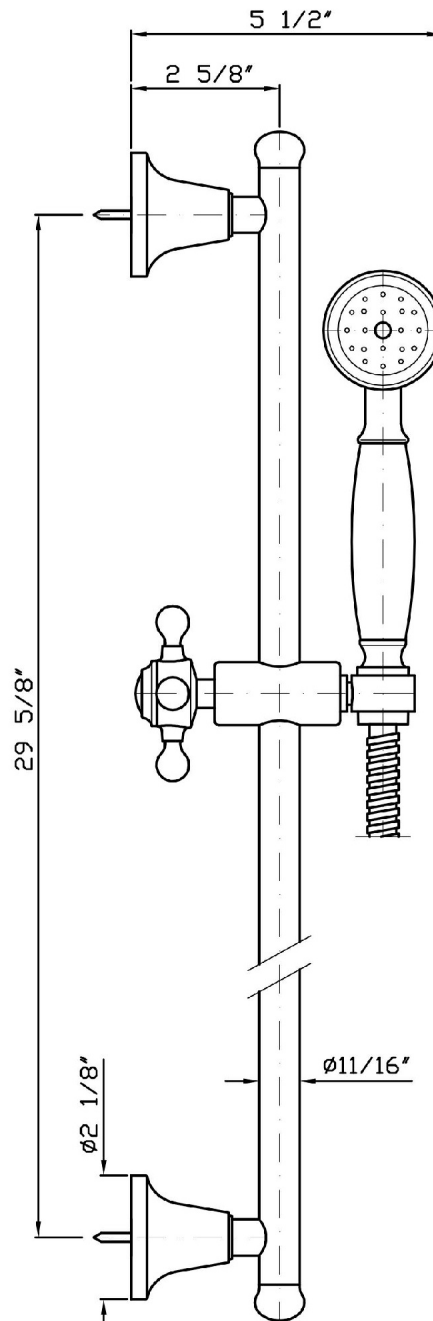

Brand ZUCCHETTI

Class

SHOWER
ACCESSORIES

SHOWER

Z93108

Complete slide rail.

Complete slide rail with adjustable bracket, length 29 5/8", handshower Z9472P.C, 59" flexible hose.

Finishes

Z93108

Overall Drawing

Brand ZUCCHETTI

Class

SHOWER
ACCESSORIES

SHOWER

Z93108

Flowrates (GPM)

PRESSURE	gal/min (14.5 PSI)	gal/min (29 PSI)	gal/min (43.51 PSI)	gal/min (58.01 PSI)	gal/min (72.51 PSI)
DOCCETTA HANDSHOWER <i>P1</i>	3,354	5,257	6,604	7,925	9,246
<i>P2</i>					
<i>P3</i>					
<i>P4</i>					
<i>P5</i>					

SHOWER

Z93108

Weights and Sizes

Weight (lb)	1,95 (Kg)	4,29897 (lb)
Volume (dc3) - (in3)	9,97 (dc3)	0,000608 (in3)
h (mm) - (in)	105 (mm)	4,1338605 (in)
L1 (mm) - (in)	130 (mm)	5,118113 (in)
L2 (mm) - (in)	730 (mm)	28,740173 (in)