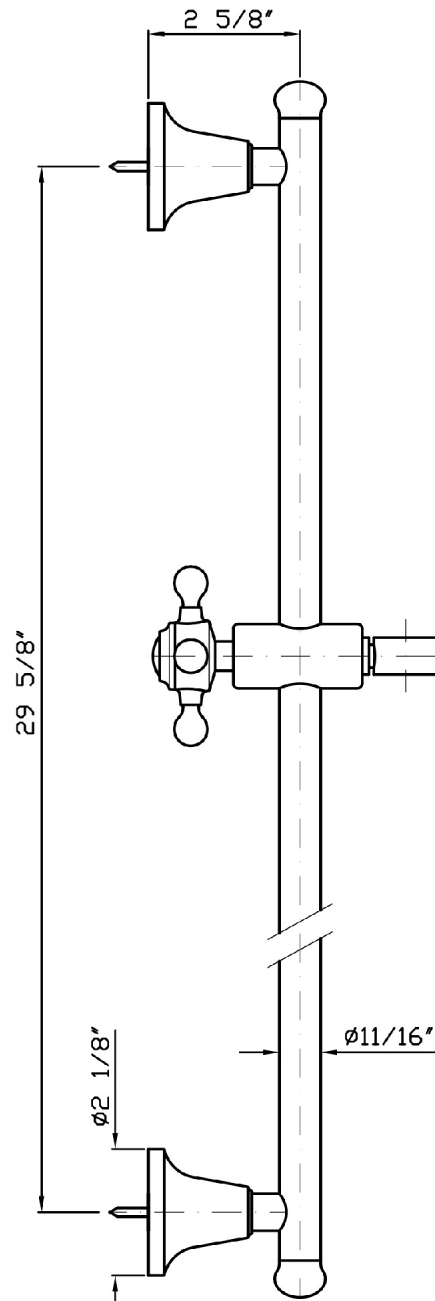

SHOWER

Z93107

Slide rail.

Slide rail with adjustable bracket. Length 29 5/8".

Finiture / Finishes

Chrome

Polished Nickel

C8

Gold

C40

Brushed Gold

C41

SHOWER

Z93107

Disegno Complessivo / Overall Drawing

SHOWER

Z93107

Pesi e Misure / Weights and Sizes

Peso (Kg) Weight (lb)	1,95 (Kg)	4,30 (lb)
Volume test (dc3) - (in3)	9,97 (dc3)	608,41 (in3)
h (mm) - (in)	105,00 (mm)	4,13 (in)
L1 (mm) - (in)	130,00 (mm)	5,12 (in)
L2 (mm) - (in)	730,00 (mm)	28,74 (in)