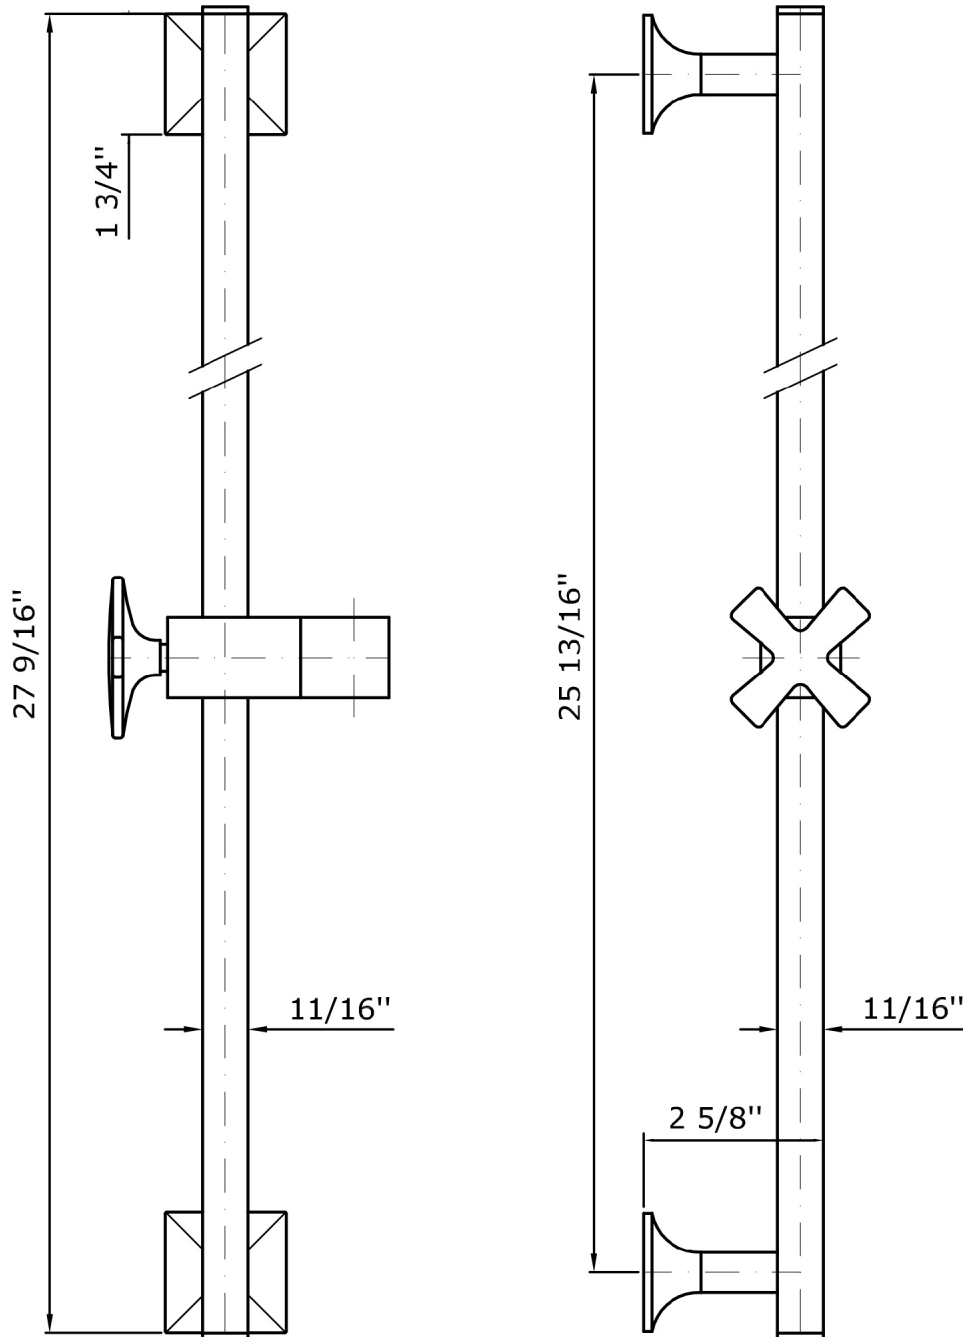

SHOWER

Z93101.1900 Slide rail.

Slide rail, with adjustable bracket. Length 27 9/16".

Finiture / Finishes

Chrome

Brushed Nickel

C3

Polished Nickel

C8

Gold

C40

Brushed Gold

C41

SHOWER

Z93101.1900 Disegno Complessivo / Overall Drawing

SHOWER

Z93101.1900

Certificazioni / Certifications

USA

IAPMO

SHOWER

Z93101.1900

Pesi e Misure / Weights and Sizes

Peso (Kg) Weight (lb)	1,50 (Kg)	3,31 (lb)
Volume test (dc3) - (in3)	9,97 (dc3)	608,41 (in3)
h (mm) - (in)	105,00 (mm)	4,13 (in)
L1 (mm) - (in)	130,00 (mm)	5,12 (in)
L2 (mm) - (in)	730,00 (mm)	28,74 (in)