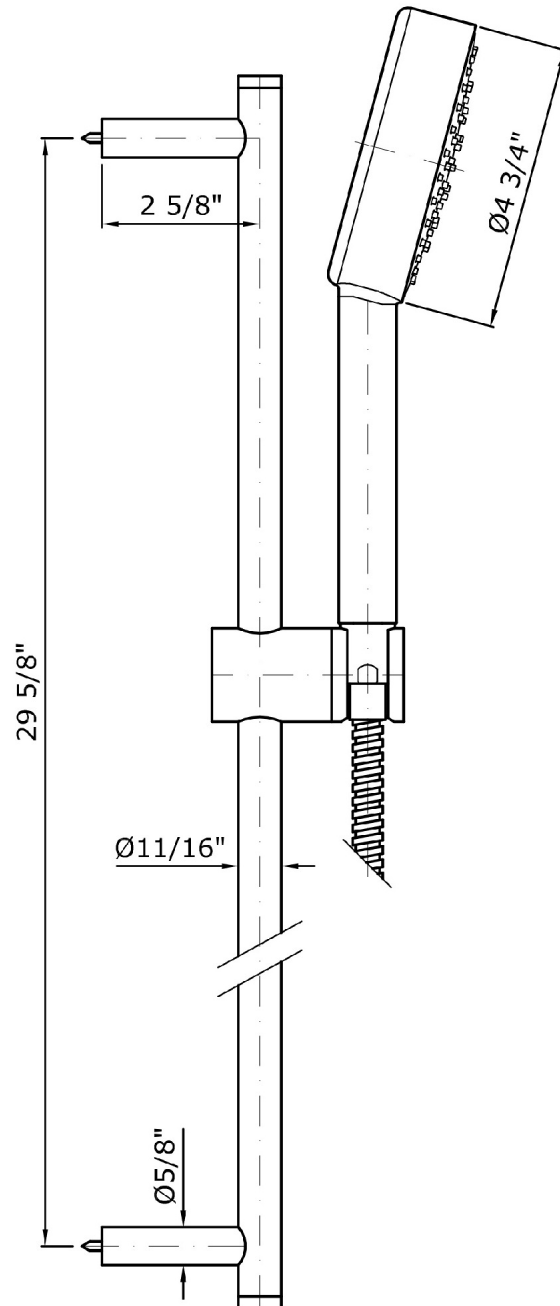

SHOWER

Z93062.1900

Complete slide rail.

Complete slide rail length 32", handshower Z94726, 59" flexible hose.

Finiture / Finishes

Chrome

Brushed Nickel

C3

Polished Nickel

C8

SHOWER

Z93062.1900 Disegno Complessivo / Overall Drawing

SHOWER

Z93062.1900

Certificazioni / Certifications

USA

IAPMO

SHOWER

Z93062.1900

Pesi e Misure / Weights and Sizes

Peso (Kg) Weight (lb)	1,52 (Kg)	3,35 (lb)
Volume test (dc3) - (in3)	9,97 (dc3)	608,41 (in3)
h (mm) - (in)	100,00 (mm)	3,94 (in)
L1 (mm) - (in)	120,00 (mm)	4,72 (in)
L2 (mm) - (in)	830,00 (mm)	32,68 (in)