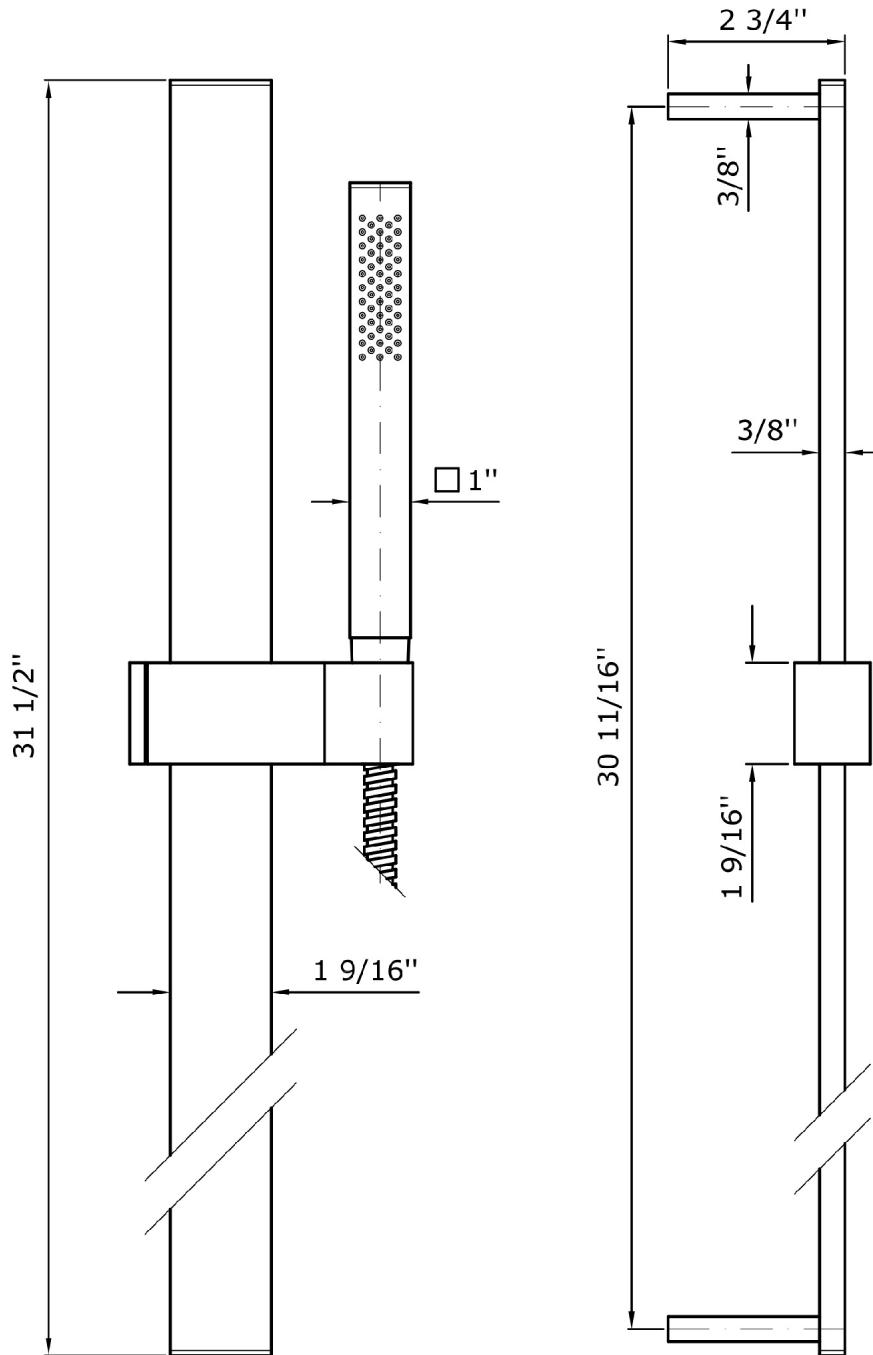

SHOWER

Z93061.1900

Complete slide rail.

Complete slide rail length 32", brass square handshower Z94178, 59" flexible brass hose.

Finiture / Finishes

Chrome

Brushed Nickel

C3

Polished Nickel

C8

SHOWER

Z93061.1900

Disegno Complessivo / Overall Drawing

SHOWER

Z93061.1900

Certificazioni / Certifications

USA

IAPMO

SHOWER

Z93061.1900

Pesi e Misure / Weights and Sizes

Peso (Kg) Weight (lb)	2,16 (Kg)	4,76 (lb)
Volume test (dc3) - (in3)	8,77 (dc3)	535,18 (in3)
h (mm) - (in)	85,00 (mm)	3,35 (in)
L1 (mm) - (in)	125,00 (mm)	4,92 (in)
L2 (mm) - (in)	825,00 (mm)	32,48 (in)