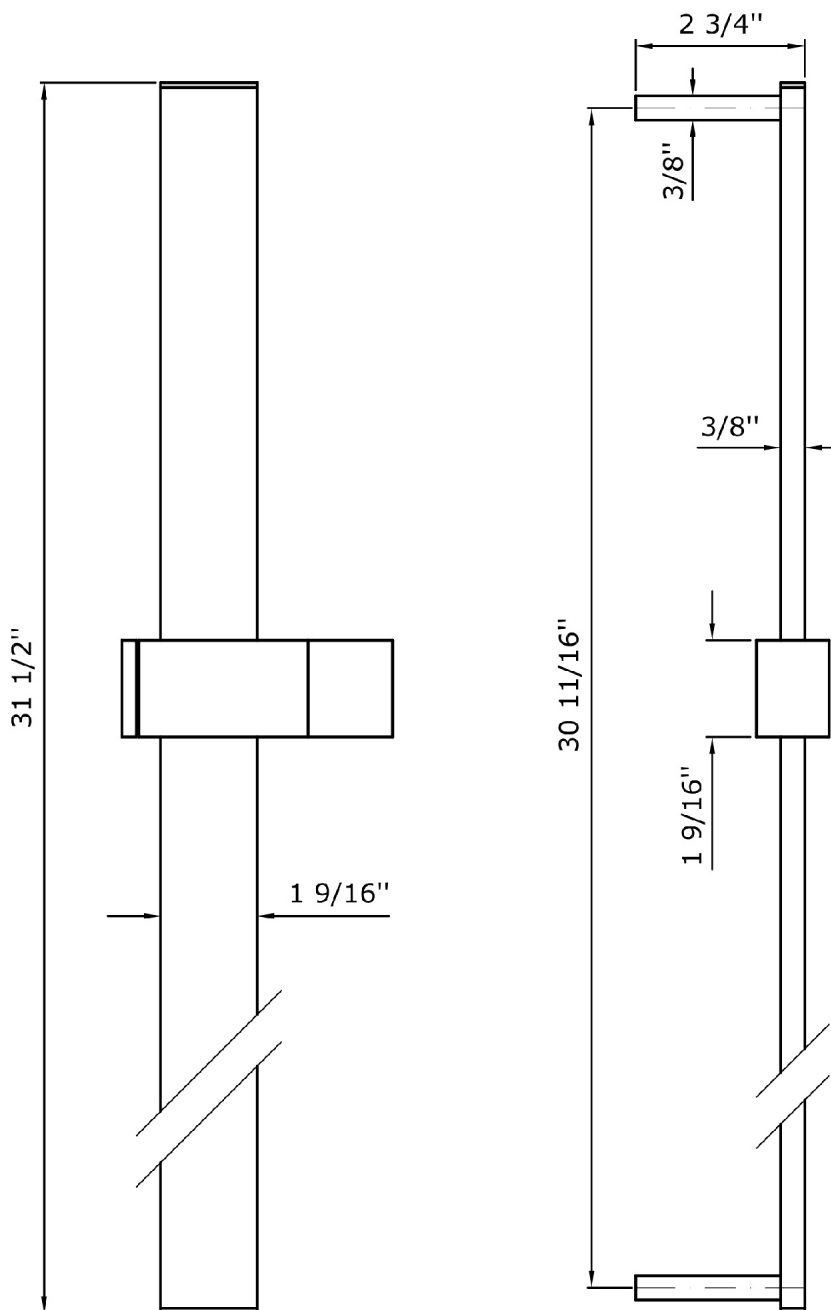

SHOWER

Z93059.1900

Slide rail with adjustable bracket.

Slide rail with adjustable bracket, length 31 1/2".

Finiture / Finishes

Chrome

Brushed Nickel

C3

Polished Nickel

C8

SHOWER

Z93059.1900 Disegno Complessivo / Overall Drawing

SHOWER

Z93059.1900

Certificazioni / Certifications

USA

IAPMO

SHOWER

Z93059.1900

Pesi e Misure / Weights and Sizes

Peso (Kg) Weight (lb)	1,86 (Kg)	4,10 (lb)
Volume test (dc3) - (in3)	8,77 (dc3)	535,18 (in3)
h (mm) - (in)	85,00 (mm)	3,35 (in)
L1 (mm) - (in)	125,00 (mm)	4,92 (in)
L2 (mm) - (in)	825,00 (mm)	32,48 (in)