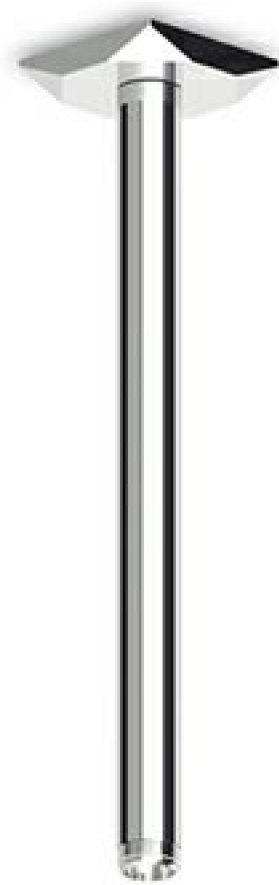

SHOWER

Z93032.1880

Ceiling mounted shower arm.

Ceiling mounted shower arm, length 11 13/16".

Finiture / Finishes

Chrome

Polished Nickel

C8

Gold

C40

Brushed Gold

C41

SHOWER

Z93032.1880 Disegno Complessivo / Overall Drawing

SHOWER

Z93032.1880 Pesì e Misure / Weights and Sizes

Peso (Kg) Weight (lb)	0,56 (Kg)	1,23 (lb)
Volume test (dc3) - (in3)	1,01 (dc3)	61,63 (in3)
h (mm) - (in)	70,00 (mm)	2,76 (in)
L1 (mm) - (in)	70,00 (mm)	2,76 (in)
L2 (mm) - (in)	205,00 (mm)	8,07 (in)