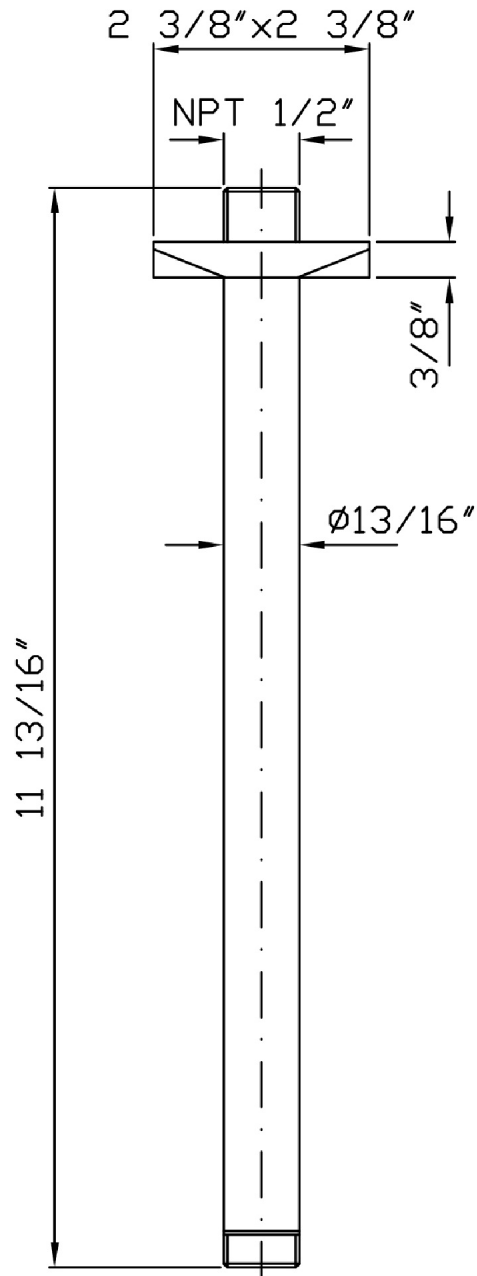

SHOWER

Z93032.1880

Ceiling mounted shower arm.

Ceiling mounted shower arm, length 11 13/16".

Finiture / Finishes

Chrome

Polished Nickel

C8

Gold

C40

Brushed Gold

C41

SHOWER

Z93032.1880 Disegno Complessivo / Overall Drawing

SHOWER

Z93032.1880 Pesì e Misure / Weights and Sizes

Peso (Kg) Weight (lb)	0,56 (Kg)	1,23 (lb)
Volume test (dc3) - (in3)	1,01 (dc3)	61,63 (in3)
h (mm) - (in)	70,00 (mm)	2,76 (in)
L1 (mm) - (in)	70,00 (mm)	2,76 (in)
L2 (mm) - (in)	205,00 (mm)	8,07 (in)