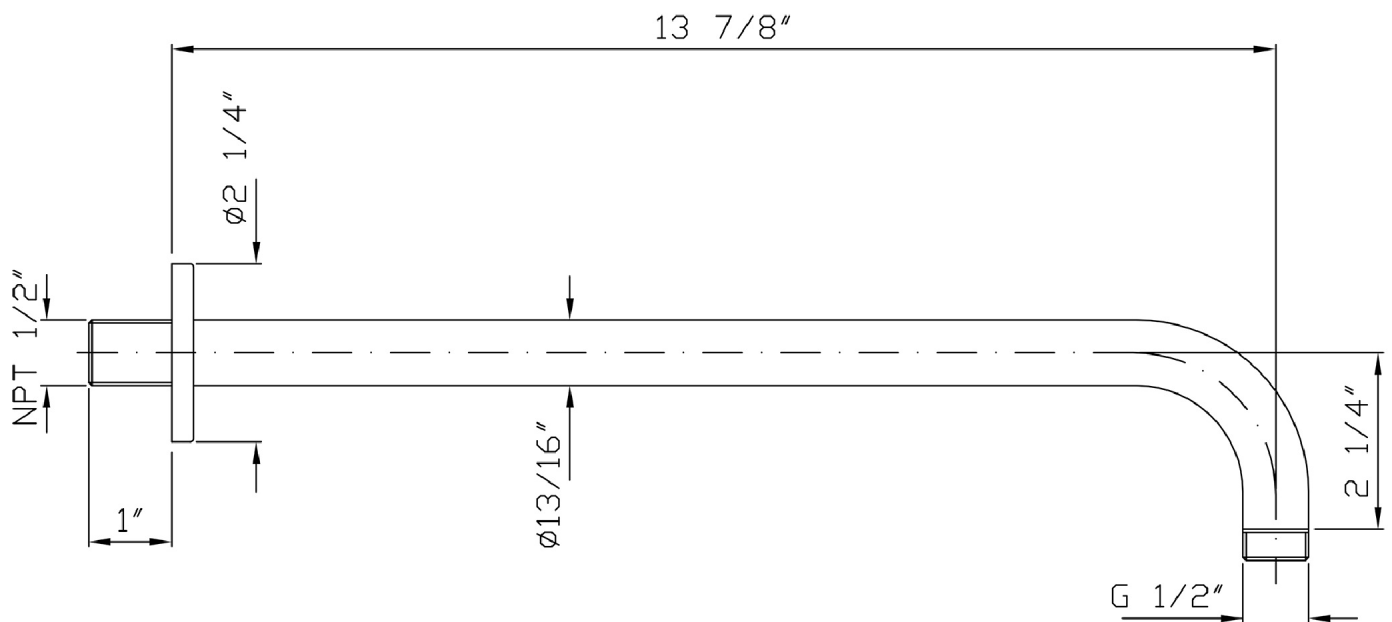

## SHOWER

Z93027.1900

Wall mounted shower arm.

Wall mounted shower arm, length 13 7/8"

## SHOWER

Z93027.1900 Disegno Complessivo / Overall Drawing

## SHOWER

Z93027.1900

Pesi e Misure / Weights and Sizes

Peso ( Kg ) Weight ( lb )	0,53 ( Kg )	1,16 ( lb )
Volume test ( dc3 ) - ( in3 )	1,70 ( dc3 )	103,74 ( in3 )
h ( mm ) - ( in )	30,00 ( mm )	1,18 ( in )
L1 ( mm ) - ( in )	120,00 ( mm )	4,72 ( in )
L2 ( mm ) - ( in )	470,00 ( mm )	18,50 ( in )