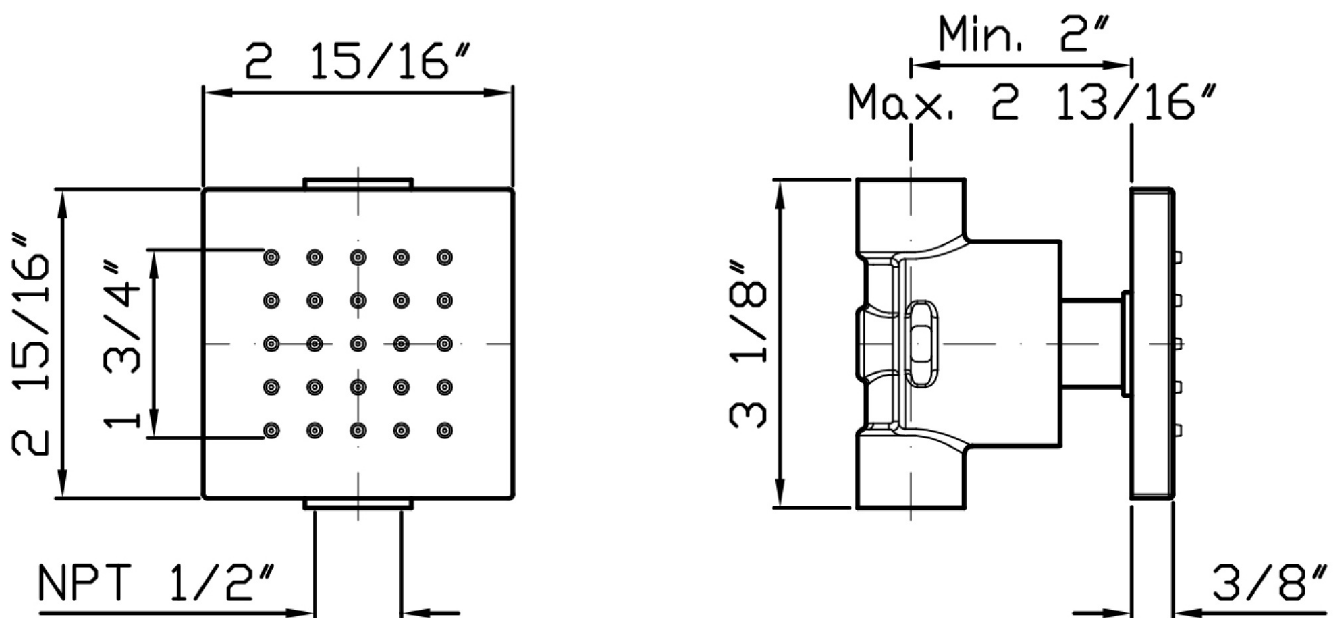

SHOWER

Z92907.1880

Lateral shower head, simple jet.

Lateral shower head, simple jet, with anti-limescale system.

Finiture / Finishes

Chrome

SHOWER

Z92907.1880 Disegno Complessivo / Overall Drawing

SHOWER

Z92907.1880 Pesì e Misure / Weights and Sizes

Peso (Kg) Weight (lb)	0,81 (Kg)	1,79 (lb)
Volume test (dc3) - (in3)	1,45 (dc3)	88,48 (in3)
h (mm) - (in)	90,00 (mm)	3,54 (in)
L1 (mm) - (in)	100,00 (mm)	3,94 (in)
L2 (mm) - (in)	160,00 (mm)	6,30 (in)