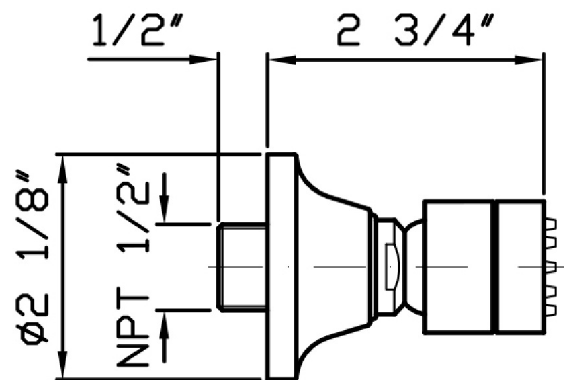

SHOWER

Z92903.1880

Lateral shower head simple jet.

Lateral shower head simple jet, for shower box, with anti-limescale system.

Finiture / Finishes

Chrome

Polished Nickel

C8

Gold

C40

Brushed Gold

C41

SHOWER

Z92903.1880 Disegno Complessivo / Overall Drawing

SHOWER

Z92903.1880 Pesì e Misure / Weights and Sizes

Peso (Kg) Weight (lb)	0,30 (Kg)	0,66 (lb)
Volume test (dc3) - (in3)	0,55 (dc3)	33,56 (in3)
h (mm) - (in)	70,00 (mm)	2,76 (in)
L1 (mm) - (in)	80,00 (mm)	3,15 (in)
L2 (mm) - (in)	98,00 (mm)	3,86 (in)