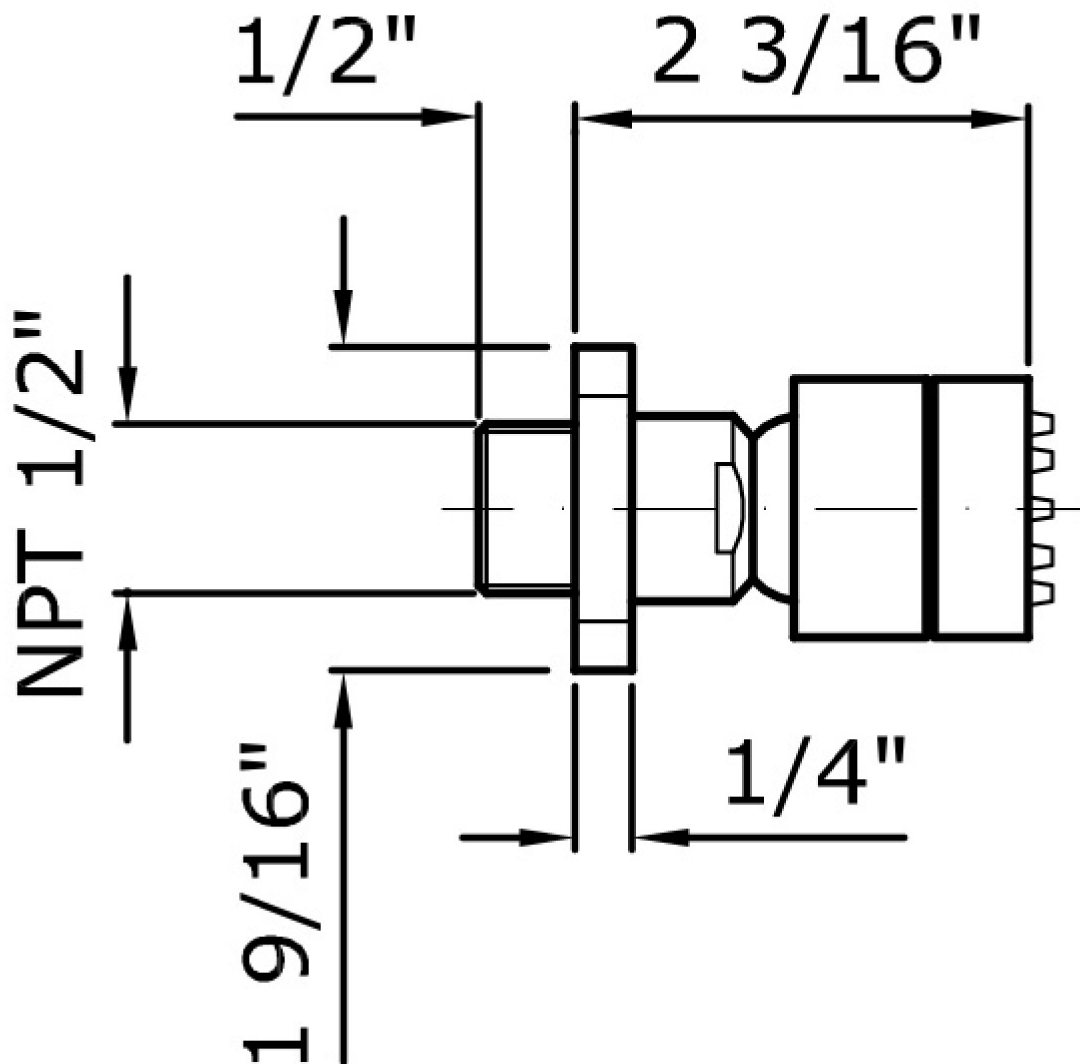

## JINGLE

Z92899.1880

Lateral shower head, simple jet.

Lateral shower head, simple jet, for shower box, with anti-limescale system.

## JINGLE

Z92899.1880 Disegno Complessivo / Overall Drawing

### Z92899.1880 Pesì e Misure / Weights and Sizes

Peso ( Kg ) Weight ( lb )	0,32 ( Kg )	0,71 ( lb )
Volume test ( dc3 ) - ( in3 )	0,55 ( dc3 )	33,56 ( in3 )
h ( mm ) - ( in )	70,00 ( mm )	2,76 ( in )
L1 ( mm ) - ( in )	80,00 ( mm )	3,15 ( in )
L2 ( mm ) - ( in )	98,00 ( mm )	3,86 ( in )