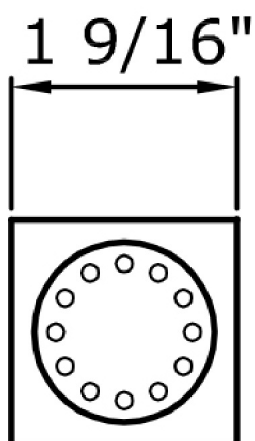

## SHOWER

Z92898.1880 Lateral shower head, simple jet.

Lateral shower head, simple jet, for shower box, with anti-limescale system.

## SHOWER

Z92898.1880 Disegno Complessivo / Overall Drawing

### Z92898.1880 Pesì e Misure / Weights and Sizes

Peso ( Kg ) Weight ( lb )	0,30 ( Kg )	0,66 ( lb )
Volume test ( dc3 ) - ( in3 )	0,55 ( dc3 )	33,56 ( in3 )
h ( mm ) - ( in )	70,00 ( mm )	2,76 ( in )
L1 ( mm ) - ( in )	80,00 ( mm )	3,15 ( in )
L2 ( mm ) - ( in )	98,00 ( mm )	3,86 ( in )