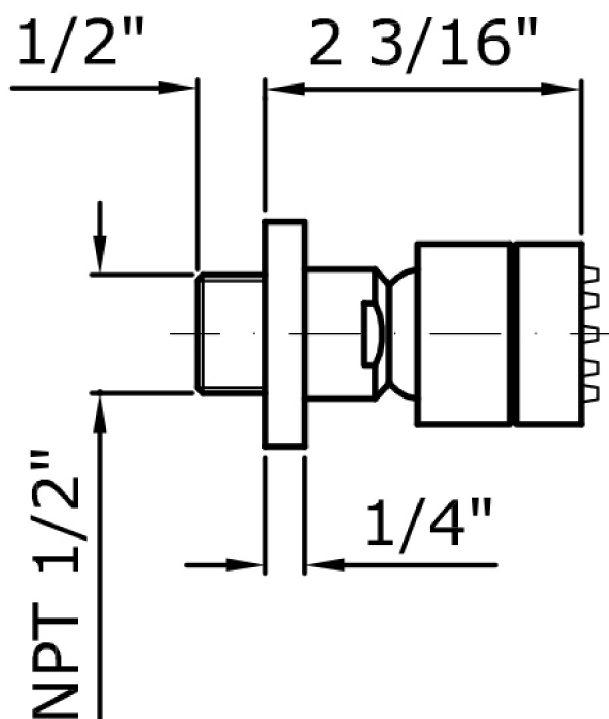

## SHOWER

Z92898.1880 Lateral shower head, simple jet.

Lateral shower head, simple jet, for shower box, with anti-limescale system.

## SHOWER

Z92898.1880 Disegno Complessivo / Overall Drawing

### Z92898.1880 Pesì e Misure / Weights and Sizes

Peso ( Kg ) Weight ( lb )	0,30 ( Kg )	0,66 ( lb )
Volume test ( dc3 ) - ( in3 )	0,55 ( dc3 )	33,56 ( in3 )
h ( mm ) - ( in )	70,00 ( mm )	2,76 ( in )
L1 ( mm ) - ( in )	80,00 ( mm )	3,15 ( in )
L2 ( mm ) - ( in )	98,00 ( mm )	3,86 ( in )