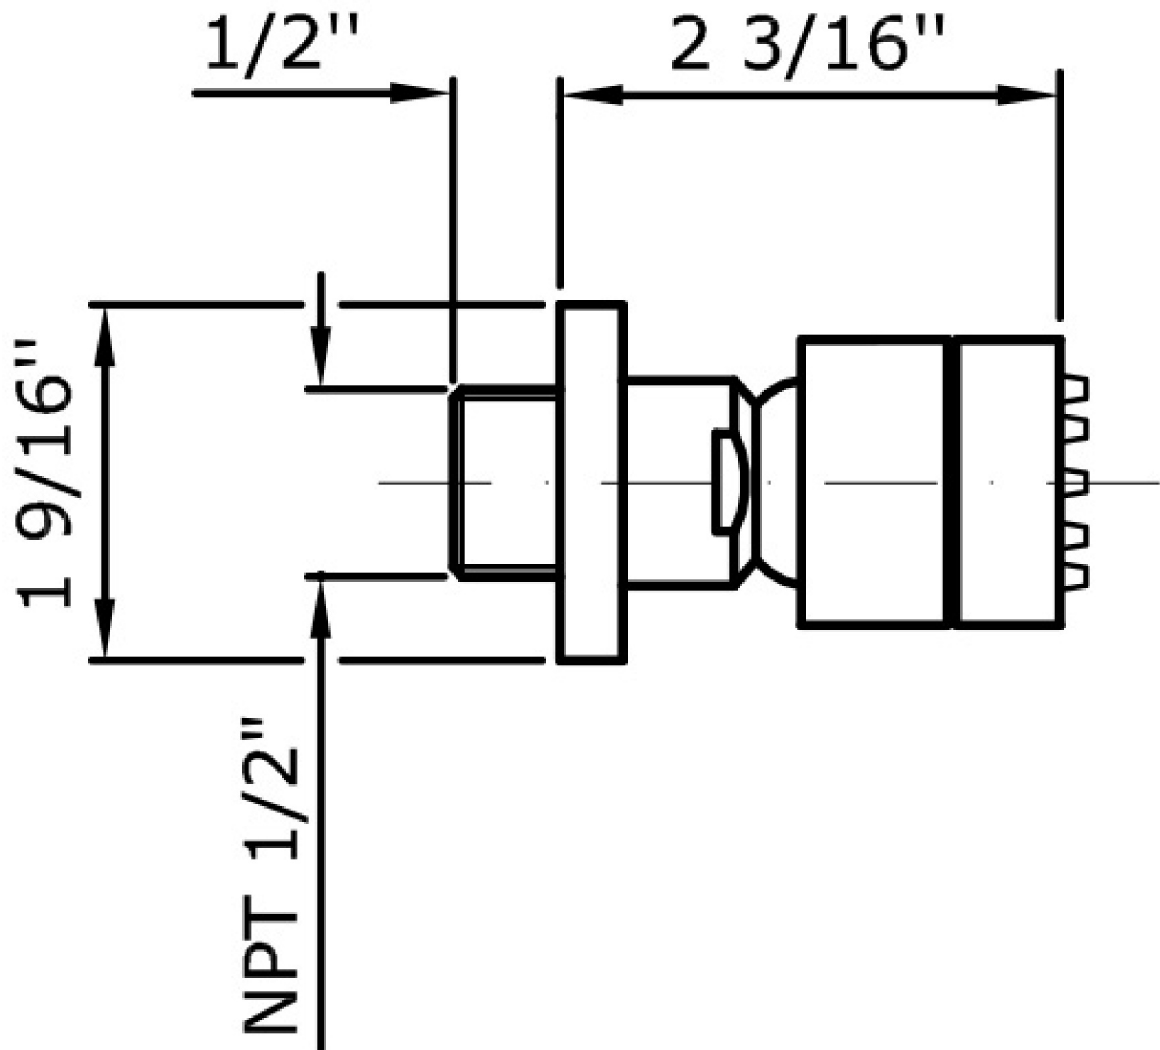

SHOWER

Z92896.1880

Lateral shower head, simple jet.

Lateral shower head, simple jet, for shower box, with anti-limescale system.

Finiture / Finishes

	 C3	 C8	 C40	 C41	 C50	 C51
Chrome	Brushed Nickel	Polished Nickel	Gold	Brushed Gold	Metal Black	Brushed Metal Black
 P70	 W1	 N1	 N7			
PVD Rose Gold	Embossed Matt White	Embossed Matt Black	Soft Touch Black			

SHOWER

Z92896.1880

Disegno Complessivo / Overall Drawing

SHOWER

Z92896.1880 Pesì e Misure / Weights and Sizes

Peso (Kg) Weight (lb)	0,23 (Kg)	0,51 (lb)
Volume test (dc3) - (in3)	0,34 (dc3)	20,75 (in3)
h (mm) - (in)	50,00 (mm)	1,97 (in)
L1 (mm) - (in)	59,00 (mm)	2,32 (in)
L2 (mm) - (in)	114,00 (mm)	4,49 (in)